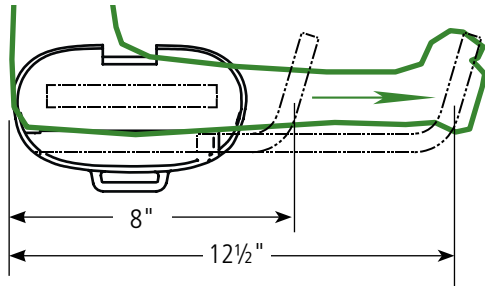

Additional Information for the Rifton Pacer

Chest Prompts:

SMALL Chest Prompt should NOT be used on the Large Pacer.

Chest Prompt Dimensions:

(range of circumference x height)

Small (K514) 14" – 28" x 4½"

Medium (K524) 22" – 40" x 6½"

Large (K534) 28" – 50" x 8"

Thigh Prompts:

**Distance from
clamp to strap:**
Small: 5" – 8"
Large: 5" – 11"

**Maximum Leg
Circumference:**
Small: 15"
Large: 20"

Arm Prompts:

SMALL Padded Surface Dims: 4½ x 7"

LARGE Padded Surface Dims: 5 x 8½"

Small Arm Prompts

Large Arm Prompts

Hip Positioner:

Small Hip Positioner

Large Hip Positioner