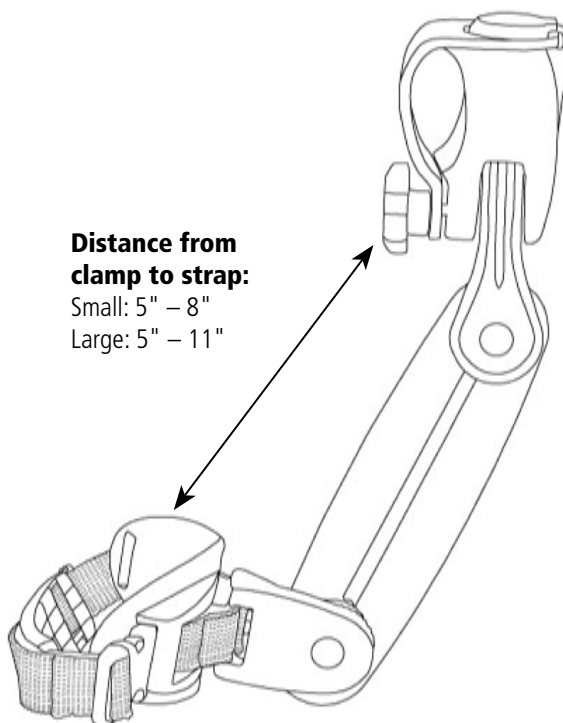

Additional Information for the Rifton Pacer

Chest Prompts:

SMALL Chest Prompt should NOT be used on the Large Pacer.

Chest Prompt Dimensions:

(range of circumference x height)

Small (K514) 14" – 28" x 4½"

Medium (K524) 22" – 40" x 6½"

Large (K534) 28" – 50" x 8"

Thigh Prompts:

**Distance from
clamp to strap:**
Small: 5" – 8"
Large: 5" – 11"

**Maximum Leg
Circumference:**
Small: 15"
Large: 20"

Arm Prompts:

SMALL Padded Surface Dims: 4½ x 7"

LARGE Padded Surface Dims: 5 x 8½"

Small Arm Prompts

Large Arm Prompts

Hip Positioner:

Small Hip Positioner

Large Hip Positioner