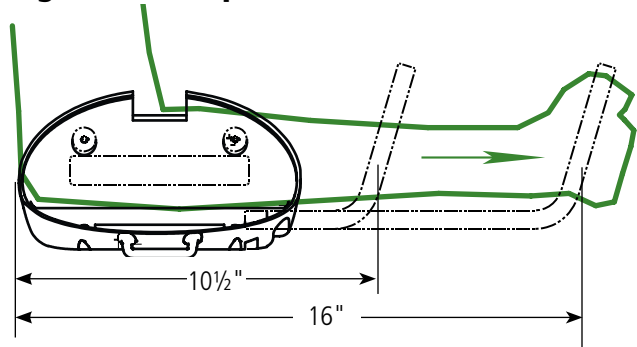

Additional Information for the Rifton Pacer

Chest Prompts:

SMALL Chest Prompt should NOT be used on the Large Pacer.

Chest Prompt Dimensions:

(range of circumference x height)

Small (K514) 14" – 28" x 4½"

Medium (K524) 22" – 40" x 6½"

Large (K534) 28" – 50" x 8"

Thigh Prompts:

**Distance from
clamp to strap:**
Small: 5" – 8"
Large: 5" – 11"

**Maximum Leg
Circumference:**
Small: 15"
Large: 20"

Arm Prompts:

SMALL Padded Surface Dims: 4½ x 7"

LARGE Padded Surface Dims: 5 x 8½"

Small Arm Prompts

Large Arm Prompts

Hip Positioner:

Small Hip Positioner

Large Hip Positioner