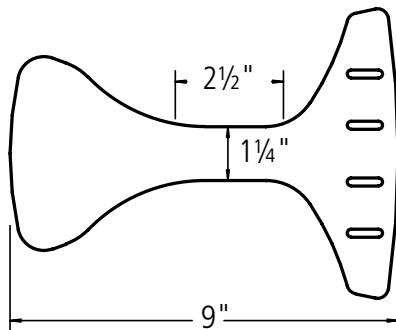

Additional Information for the Rifton Pacer

Chest Prompts:

SMALL Chest Prompt should NOT be used on the Large Pacer.

Chest Prompt Dimensions:

(range of circumference x height)

Small (K514) 14" – 28" x 4½"

Medium (K524) 22" – 40" x 6½"

Large (K534) 28" – 50" x 8"

Thigh Prompts:

**Distance from
clamp to strap:**
Small: 5" – 8"
Large: 5" – 11"

**Maximum Leg
Circumference:**
Small: 15"
Large: 20"

Arm Prompts:

SMALL Padded Surface Dims: 4½ x 7"

LARGE Padded Surface Dims: 5 x 8½"

Small Arm Prompts

Large Arm Prompts

Hip Positioner:

Small Hip Positioner

Large Hip Positioner