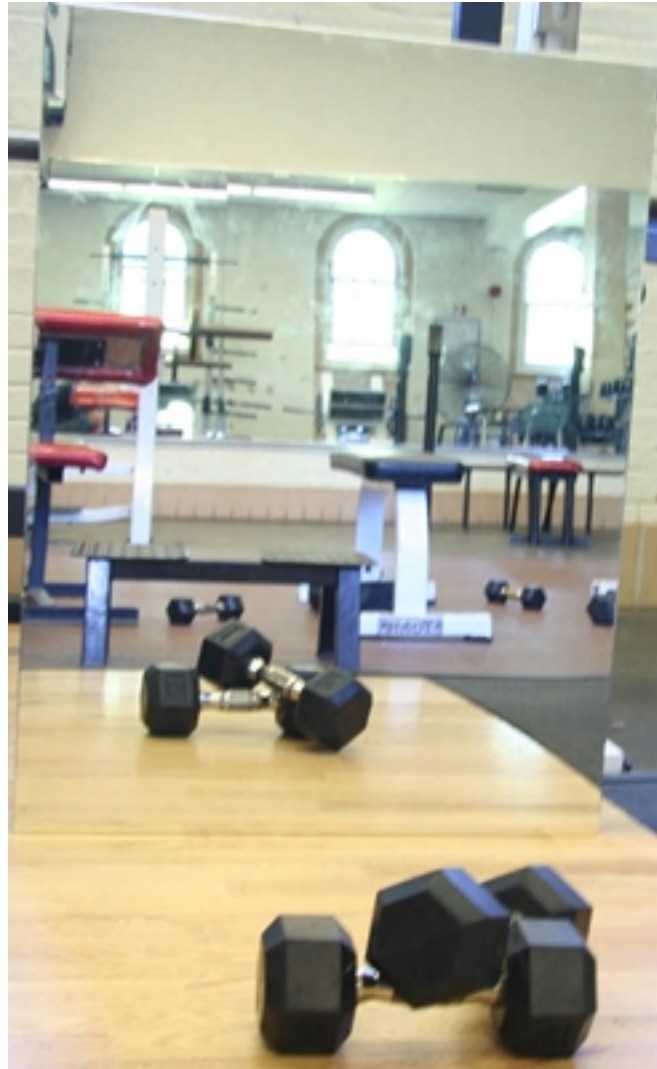

Wall Mount, rolling stand, and floor stand standard sizes:

24" x 72"
24" x 96"

36" x 72"
36" x 96"

48" x 72"
48" x 96"

60" x 72"
60" x 96"

Bi-fold and tri-fold standard sizes:

12" x 16"

16" x 48"

24" x 72"

24" x72" (2pcs.) x 48" x 72" (1pc.)

Mirror thickness available: 3/4", 1", 1 1/4" and 1 7/16", depending upon the size of the panel.

Ceiling Tiles

Glassless Mirror Manufacturers produce a 2' x 2' and 2' x 4' ceiling tile. These tiles can easily replace existing drop-ceiling tiles. Lighter to install. Used in commercial real estate:

- Hotel lobbies
 - Casino ceilings
 - Building / Office lobbies
 - Hospital
 - Department Store
-
- Regular mirror maximum width is 75".
 - Scrim (see thru) mirrors - These mirrors have been used in theatre production. Maximum width is 70".
 - Stainless steel look panels - Great advantages over metal due to our panels being light weight and having some acoustical absorbing properties.