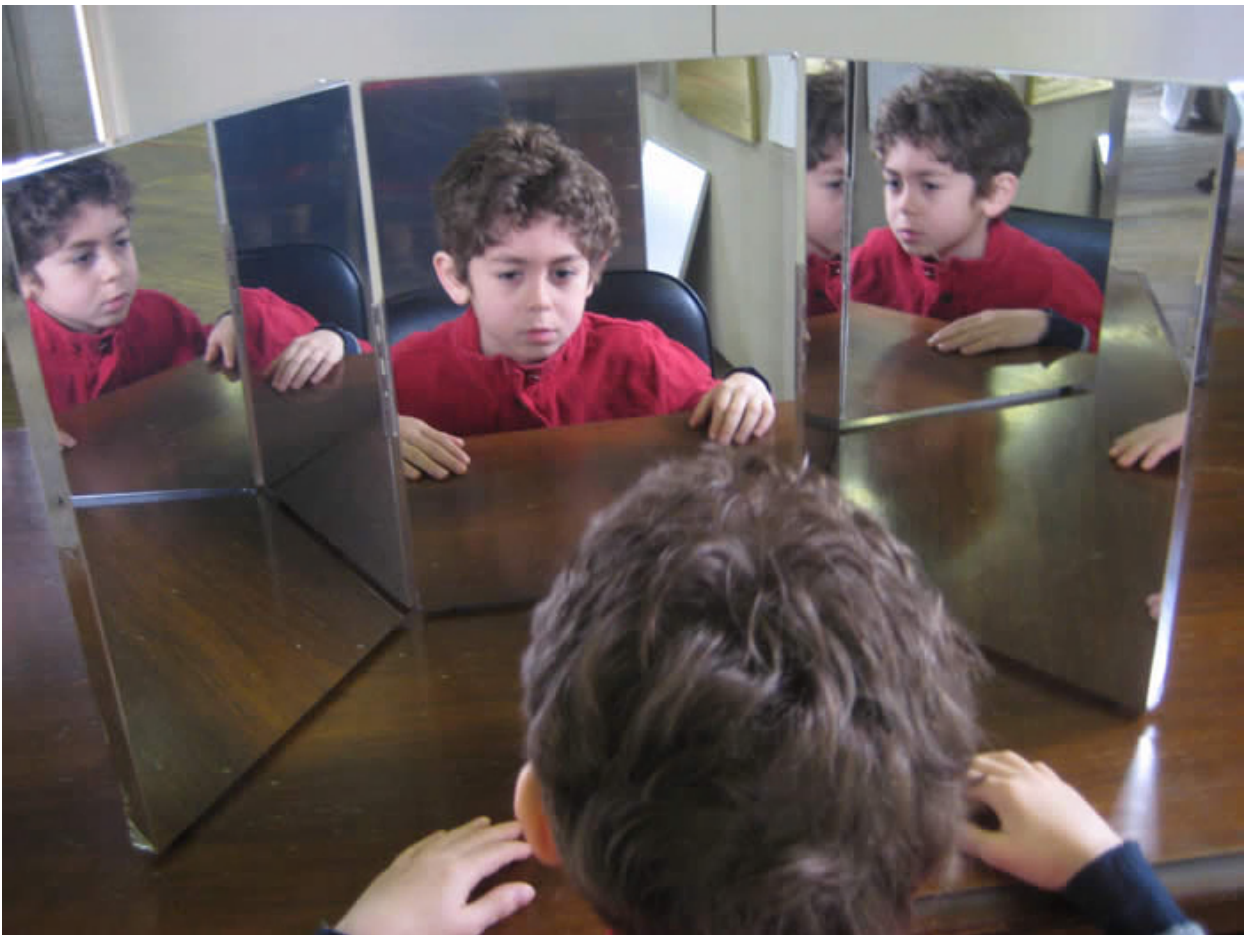

Wall Mount, rolling stand, and floor stand standard sizes:

24" x 72"
24" x 96"

36" x 72"
36" x 96"

48" x 72"
48" x 96"

60" x 72"
60" x 96"

Bi-fold and tri-fold standard sizes:

12" x 16"

16" x 48"

24" x 72"

24" x72" (2pcs.) x 48" x 72" (1pc.)

Mirror thickness available: 3/4", 1", 1 1/4" and 1 7/16", depending upon the size of the panel.

Ceiling Tiles

Glassless Mirror Manufacturers produce a 2' x 2' and 2' x 4' ceiling tile. These tiles can easily replace existing drop-ceiling tiles. Lighter to install. Used in commercial real estate:

- Hotel lobbies
 - Casino ceilings
 - Building / Office lobbies
 - Hospital
 - Department Store
-
- Regular mirror maximum width is 75".
 - Scrim (see thru) mirrors - These mirrors have been used in theatre production. Maximum width is 70".
 - Stainless steel look panels - Great advantages over metal due to our panels being light weight and having some acoustical absorbing properties.