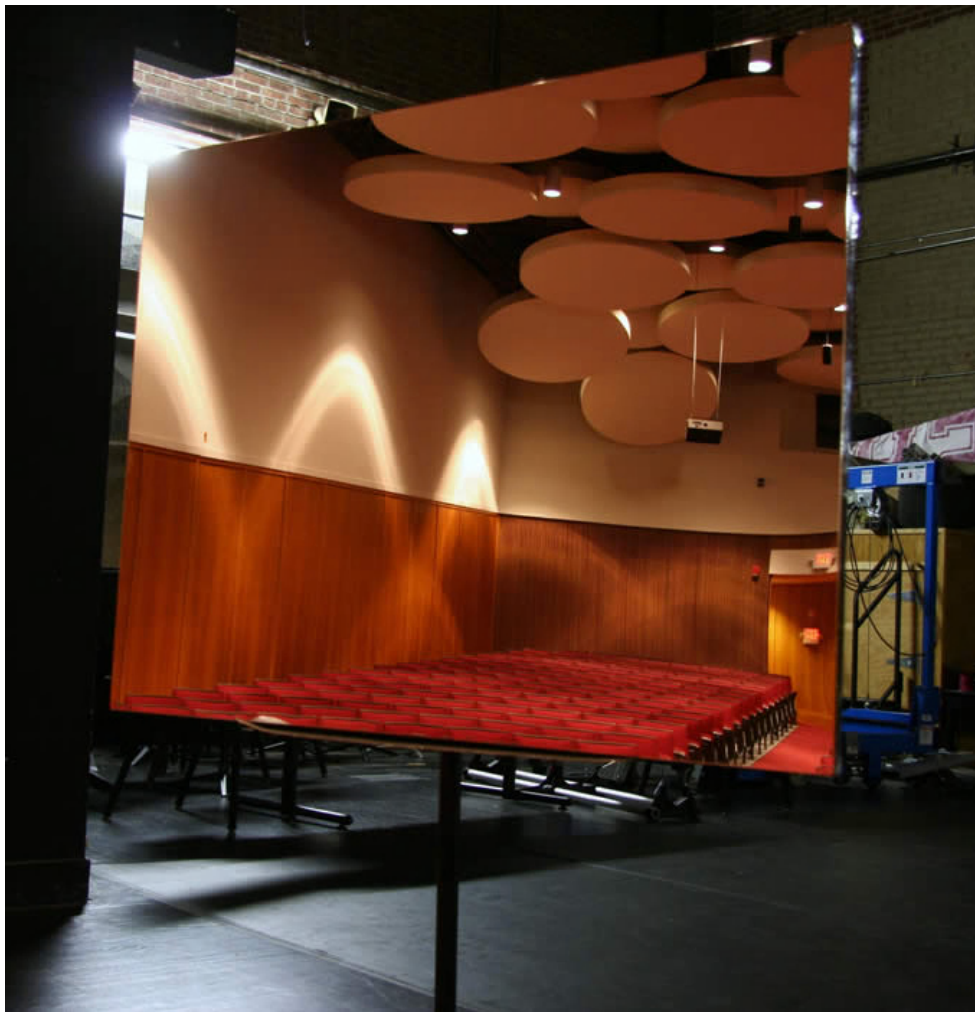

Wall Mount, rolling stand, and floor stand standard sizes:

24" x 72"
24" x 96"

36" x 72"
36" x 96"

48" x 72"
48" x 96"

60" x 72"
60" x 96"

Bi-fold and tri-fold standard sizes:

12" x 16"

16" x 48"

24" x 72"

24" x72" (2pcs.) x 48" x 72" (1pc.)

Mirror thickness available: 3/4", 1", 1 1/4" and 1 7/16", depending upon the size of the panel.

Ceiling Tiles

Glassless Mirror Manufacturers produce a 2' x 2' and 2' x 4' ceiling tile. These tiles can easily replace existing drop-ceiling tiles. Lighter to install. Used in commercial real estate:

- Hotel lobbies
 - Casino ceilings
 - Building / Office lobbies
 - Hospital
 - Department Store
-
- Regular mirror maximum width is 75".
 - Scrim (see thru) mirrors - These mirrors have been used in theatre production. Maximum width is 70".
 - Stainless steel look panels - Great advantages over metal due to our panels being light weight and having some acoustical absorbing properties.