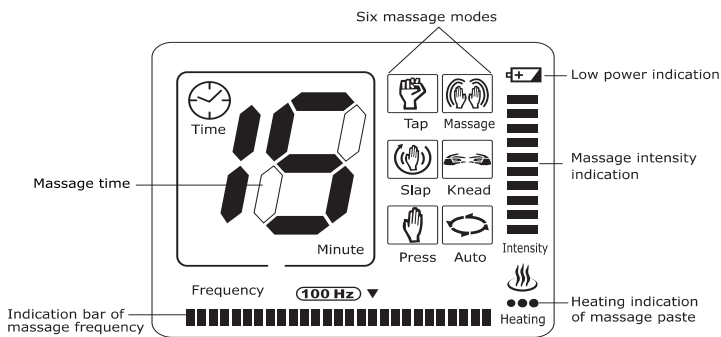

PM-760

Personal Care Plus™ Electronic Massager

- ◆ Six treatment modes: Tap, Massage, Pound, Knead, Press and Pre-Programmed Automatic Mode
- ◆ Far Infrared Heating
- ◆ Single Mode, Dual Lead
- ◆ Massager Frequency 1Hz-100Hz
- ◆ 5-14µm Far Infrared Heating with temperature to 110°F
- ◆ Auto Shut-Off after 15 minutes of use
- ◆ 10 Levels of Intensity
- ◆ Low Power Indicator
- ◆ Large LCD Display
- ◆ Storage Case

Technical Specifications

PM-760

Power Source:	Massage: 3V (2-AA-1.5V) Heating: DC9V/1A 100-240V 50/60Hz Adaptor
Battery Life:	30 hours
Operating Temperature:	5°C ~ 40°C, 30%RH~85%RH

LCD Display Specifications