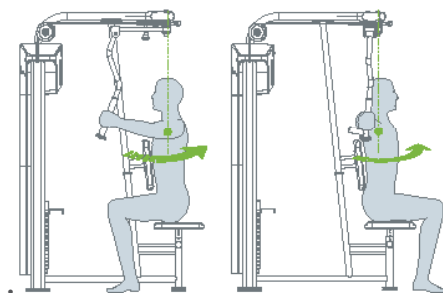

DF204 **PEC FLY REAR DELTOID**

The SportsArt Dual Function strength series is uniquely engineered to offer training on multiple muscle groups per station without compromising range of motion or user experience making them ideal for smaller spaces.

- Multiple starting adjustment points
- Ergonomic handle for both pec-fly and rear deltoid exercises
- Adjustable seat

OVERALL WEIGHT

408 lbs / 185.5 kg

DIMENSIONS

52.6 x 43.7 x 76 in /
1335 x 1110 x 1930 mm

STACK WEIGHT

220 lb / 100 kg

USER WEIGHT

500 lb / 227 kg

Product Features

- 5-inch deep groove POM pulleys provide consistent cable tracking
- 14-gauge machine welded frame
- Stainless steel guide rods resist rust and maintain smooth operation
- Heavy-duty marine grade cushions
- Multiple adjustment points for maximum customization

Notable Details

Our dual function series allows users to work at least 2 major muscle groups per machine maximizing both space and convenience.

Our stacks feature sound dampeners and magnetized selector fork for maximum stability.