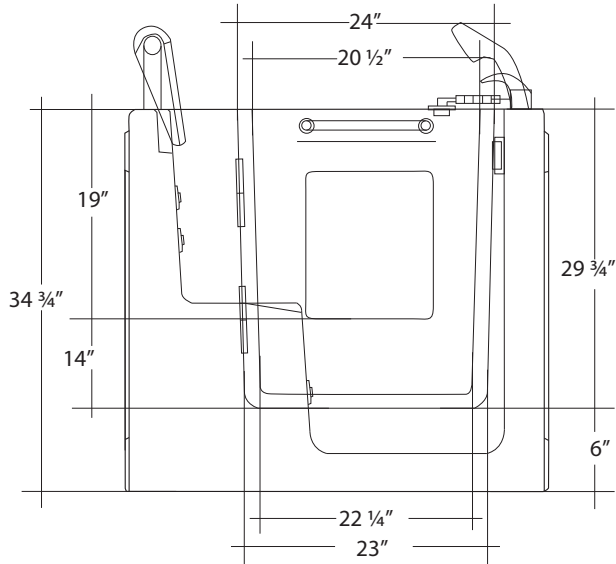

# 27x39<sup>x37</sup> Pheasant

\*LEFT HAND SIDE SHOWN  
 \*\*FAUCETS NOT INCLUDED  
 \*\*\*ENCLOSED ON THREE SIDES

## DESCRIPTION

Meditub's 27x39 is constructed of the highest quality industrial strength acrylic for beauty and durability. The 27x39 is perfect for replacing existing shower stalls and can also be used in small bathrooms or mobile homes.

## FEATURES

AVAILABLE COLORS.....	WHITE	SEAT CONTOURED.....	YES
MATERIAL.....	ACRYLIC	AIR SYSTEM AVAILABLE.....	YES
DOOR SWING OUTWARD/INWARD.....	OUTWARD	HYDRO SYSTEM AVAILABLE.....	YES
ENCLOSED ON THREE SIDES.....	YES	DUAL SYSTEM AVAILABLE.....	YES
DIMENSIONS.....	39(W)X27(L)X37(H)	NON SLIP FLOOR.....	YES
MAX CAPACITY (GALLONS).....	45 GALLONS	FAUCET DECK.....	YES
SEAT.....	YES	APPROX. UNIT WEIGHT.....	185 Lbs
SEAT HEIGHT.....	15"	APPROX. SHIPPING WEIGHT.....	235 Lbs