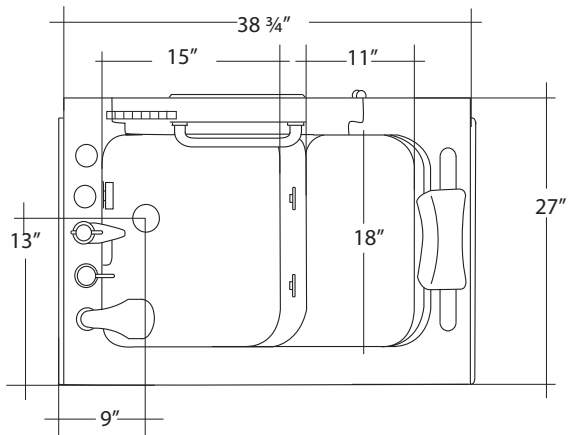

# 27x39<sup>x37</sup> Pheasant

\*LEFT HAND SIDE SHOWN  
 \*\*FAUCETS NOT INCLUDED  
 \*\*\*ENCLOSED ON THREE SIDES

## DESCRIPTION

Meditub's 27x39 is constructed of the highest quality industrial strength acrylic for beauty and durability. The 27x39 is perfect for replacing existing shower stalls and can also be used in small bathrooms or mobile homes.

## FEATURES

AVAILABLE COLORS.....	WHITE	SEAT CONTOURED.....	YES
MATERIAL.....	ACRYLIC	AIR SYSTEM AVAILABLE.....	YES
DOOR SWING OUTWARD/INWARD.....	OUTWARD	HYDRO SYSTEM AVAILABLE.....	YES
ENCLOSED ON THREE SIDES.....	YES	DUAL SYSTEM AVAILABLE.....	YES
DIMENSIONS.....	39(W)X27(L)X37(H)	NON SLIP FLOOR.....	YES
MAX CAPACITY (GALLONS).....	45 GALLONS	FAUCET DECK.....	YES
SEAT.....	YES	APPROX. UNIT WEIGHT.....	185 Lbs
SEAT HEIGHT.....	15"	APPROX. SHIPPING WEIGHT.....	235 Lbs