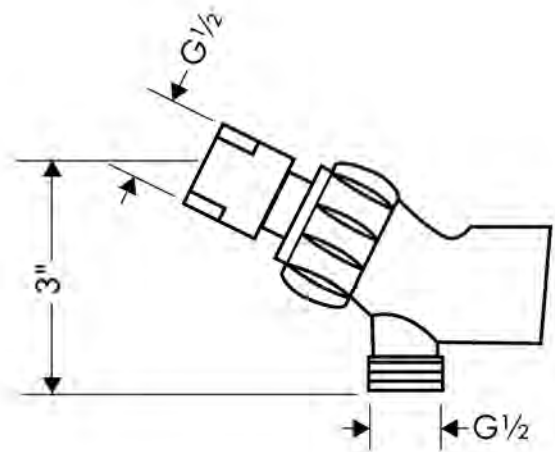

Scale drawing