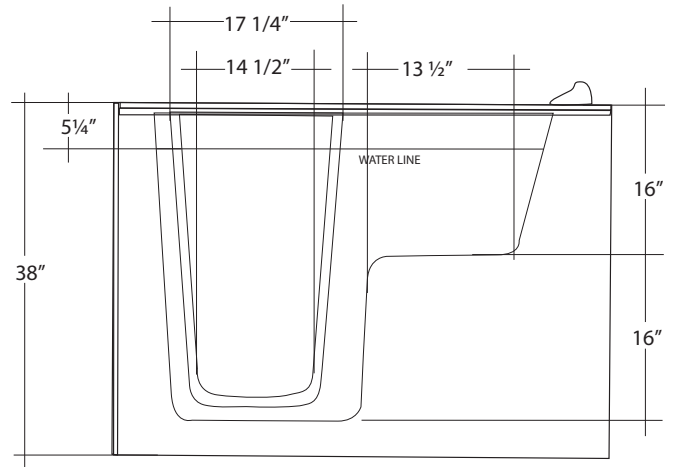

OPTIONS

Whirlpool System

Pneumatic Control for Pump

1 HP Electric Water Pump Motor

6 Directional and Adjustable Water Jets (Color Coordinated)

Inline Heater (Maintains Water Temperature)

Note: All of our water massage jets have a 360° range of motion to provide maximum comfort and versatility. The Inline Heater is designed to maintain water temperature during water jet operation.

AIR SYSTEM

Pneumatic Control for Pump

1 HP Electric Air Pump Motor

Air Jet Blower w/ Inline Heater

16 Air Jets (Color coordinated)

Self Purging

DUAL SYSTEM

Combines Air and Whirlpool Systems

AROMATHERAPY

Get ready to be swept away to your special place as the scent of flowers or herbs permeate your senses and bring peace and comfort into your day.

CHROMATHERAPY

An LED lighting system that transforms your bath into a sanctuary for escape and mind-lifting bliss.

SKU VARIATIONS

MT3054LWS Left, White, Soaker	MT3054RWS Right, White, Soaker	MT3054LBS Left, Biscuit, Soaker	MT3054RBS Right, Biscuit, Soaker	MT3054WH Left, White, Hydro Therapy	MT3054RWH Right, White, Hydro Therapy
MT3054LBH Left, Biscuit, Hydro Therapy	MT3054RBH Right, Biscuit, Hydro Therapy	MT3054LWA Left, White, Air Bubble Massage	MT3054RWA Right, White, Air Bubble Massage	MT3054LBA Left, Biscuit, Air Bubble Massage	MT3054RBA Right, Biscuit, Air Bubble Massage
MT3054LWD Left, White, Dual Hydro & Air	MT3054RWD Right, White, Dual Hydro & Air	MT3054LBD Left, Biscuit, Dual Hydro & Air	MT3054RBD Right, Biscuit, Dual Hydro & Air