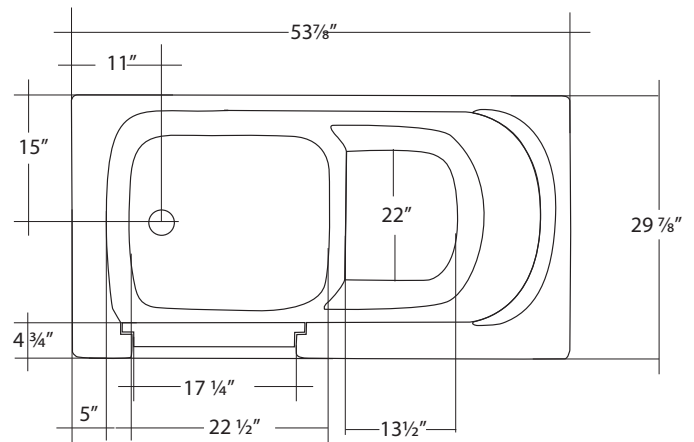

OPTIONS

Whirlpool System

Pneumatic Control for Pump

1 HP Electric Water Pump Motor

6 Directional and Adjustable Water Jets (Color Coordinated)

Inline Heater (Maintains Water Temperature)

Note: All of our water massage jets have a 360° range of motion to provide maximum comfort and versatility. The Inline Heater is designed to maintain water temperature during water jet operation.

AIR SYSTEM

Pneumatic Control for Pump

1 HP Electric Air Pump Motor

Air Jet Blower w/ Inline Heater

16 Air Jets (Color coordinated)

Self Purging

DUAL SYSTEM

Combines Air and Whirlpool Systems

AROMATHERAPY

Get ready to be swept away to your special place as the scent of flowers or herbs permeate your senses and bring peace and comfort into your day.

CHROMATHERAPY

An LED lighting system that transforms your bath into a sanctuary for escape and mind-lifting bliss.

SKU VARIATIONS

MT3054LWS Left, White, Soaker	MT3054RWS Right, White, Soaker	MT3054LBS Left, Biscuit, Soaker	MT3054RBS Right, Biscuit, Soaker	MT3054WH Left, White, Hydro Therapy	MT3054RWH Right, White, Hydro Therapy
MT3054LBH Left, Biscuit, Hydro Therapy	MT3054RBH Right, Biscuit, Hydro Therapy	MT3054LWA Left, White, Air Bubble Massage	MT3054RWA Right, White, Air Bubble Massage	MT3054LBA Left, Biscuit, Air Bubble Massage	MT3054RBA Right, Biscuit, Air Bubble Massage
MT3054LWD Left, White, Dual Hydro & Air	MT3054RWD Right, White, Dual Hydro & Air	MT3054LBD Left, Biscuit, Dual Hydro & Air	MT3054RBD Right, Biscuit, Dual Hydro & Air