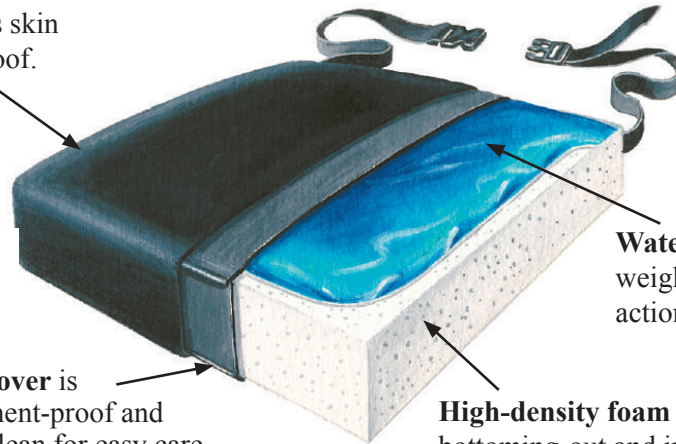

Low-Shear I cover reduces skin friction and shear. Fluid-proof. Wipes clean for easy care.

Straps with buckle secure cushion to wheelchair.

Water-based gel surface distributes weight to relieve pressure. Its cooling action reduces skin damaging perspiration