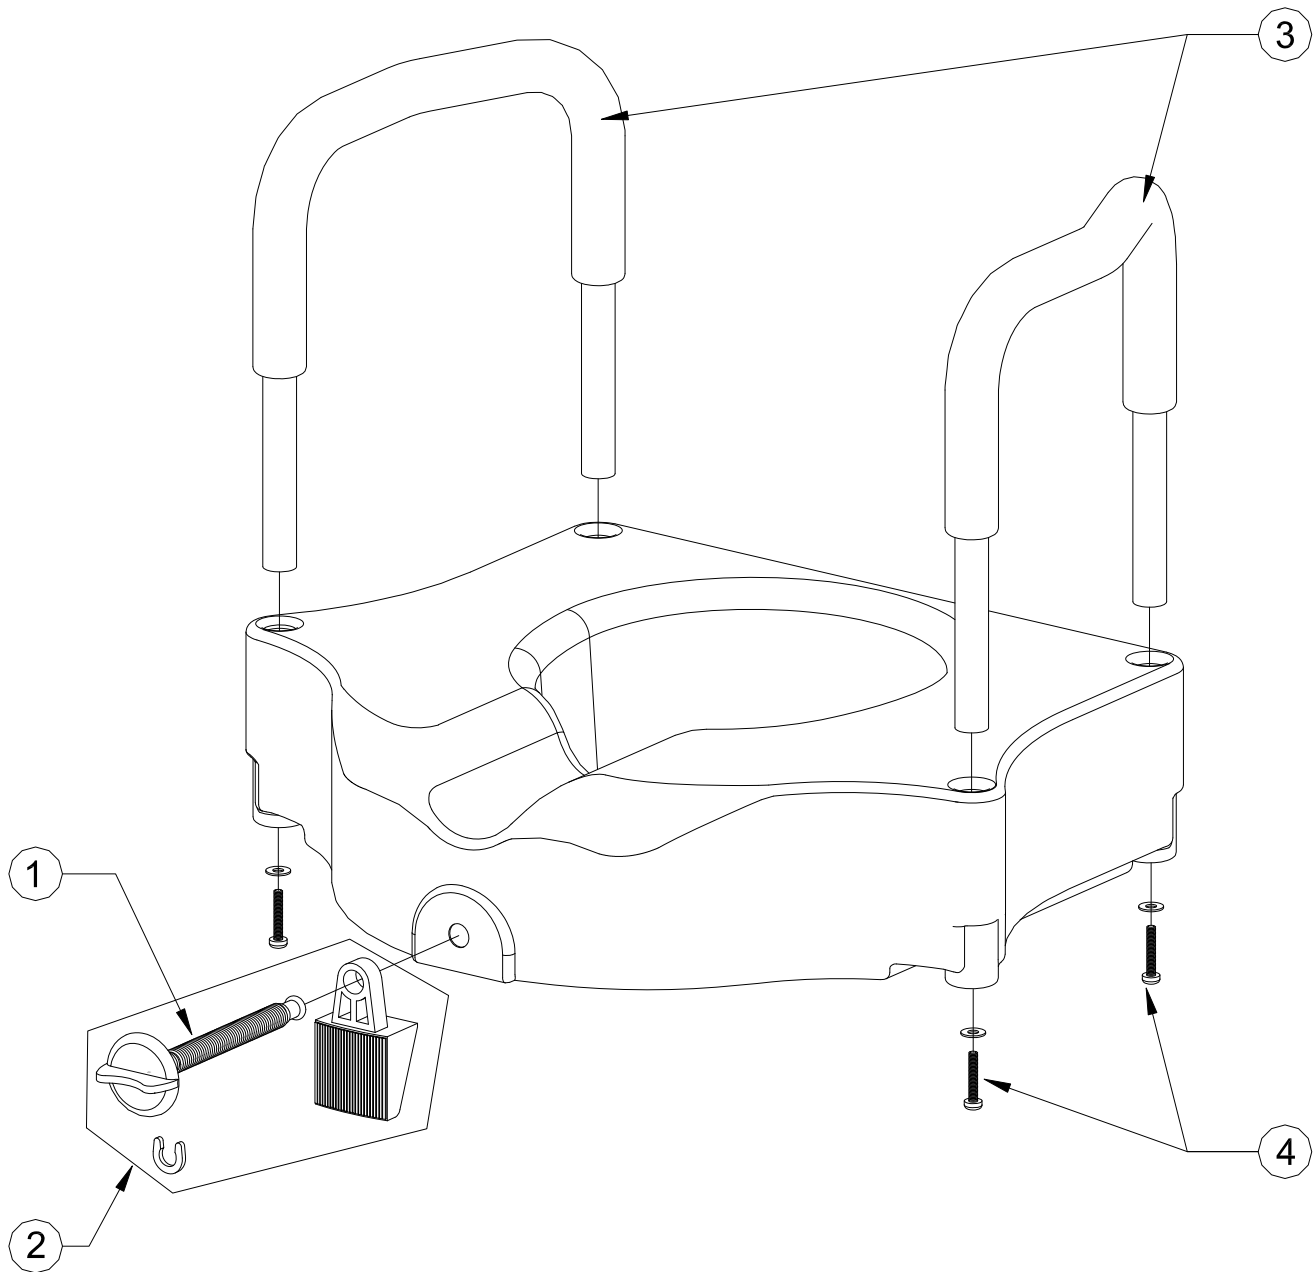

## 770-618 AquaSense 3-in-1 Raised Toilet Seat

Item #	AMG Part #	Item Description	Qty Per Unit	Pkg Qty
1.	<b>A03-250</b>	Plastic Screw	1 EA	1 EA
2.	<b>B03-835</b>	Clamp Assembly (Plastic Screw, Clamp & C-Clip)	1 EA	1 EA
3.	<b>B03-040</b>	Armrests (2 Foam Padded Aluminum Tubes, 4 Screws M6x30mm & 4 Washers)	1 ST	1 ST
4.	<b>B03-836</b>	Hardware for Armrest (Screw M6x30mm & Washer) -4 ea / set	1 ST	1 ST