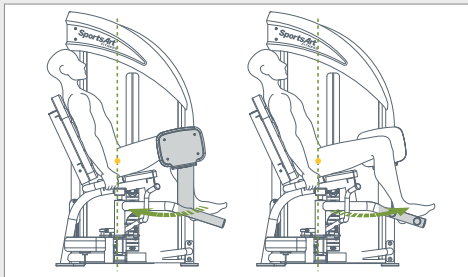

DF302

ABDUCTOR/ADDUCTOR

The SportsArt Dual Function Strength Series is uniquely engineered to offer training on multiple muscle groups per station without compromising range of motion or user experience, making them ideal for smaller spaces.

KEY FEATURES

- Direct drive system offers two opposing cams for less cable-slop and faster workout changeover
- Plate increments: 13 x 11 lbs (5 kg)
- Convenient rotating thigh pads

TECHNICAL DETAILS

Unit Weight	393.8 lbs / 179 kg
Dimensions (LxWxH)	33.5 x 70.3 x 57 in / 85.2 x 175.5 x 144.7 cm
Weight Stack	143 lbs / 65 kg
Max User Weight	500 lbs / 227 kg
Starting Weight	Abduction: 10 lbs / 4.5 kg Adduction: 10 lbs / 4.5 kg
Features	5 inch deep groove POM pulleys provide consistent cable tracking 14-gauge machine welded frame Stainless steel guide rods resist rust and maintain smooth operation Heavy-duty marine grade cushions Multiple adjustment points for maximum customization

Dual Function Series allows users to work at least 2 major muscle groups per machine maximizing both space and convenience

Stacks feature sound dampeners and magnetized selector fork for maximum stability