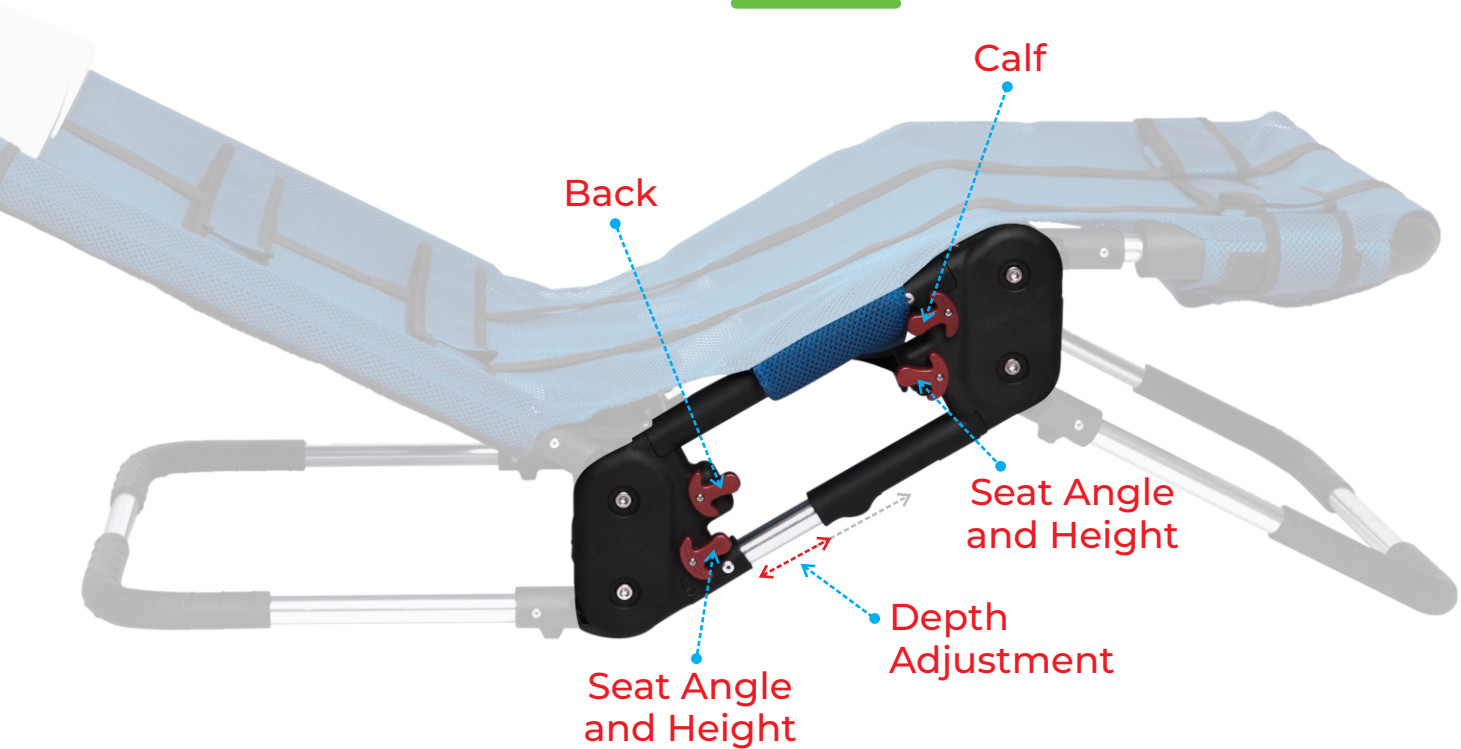

ADJUSTMENTS

SPECIFICATIONS

AN1400

Small

Seat Width	14.5"
Seat Depth	10.5" - 13"
Back Height	24"
Back Width	17"
Calf Support Length	11"
Seat Height	5.75"-11"-15.5"-17"
Back Angle	0°, 30°, 60°, 90°
Calf Support Angle	0°, 30°, 60°
Product Weight	14.5 lbs
Weight Capacity	155 lbs

AN1600

Medium

Seat Width	16"
Seat Depth	13"-16"
Back Height	32"
Back Width	18.5"
Calf Support Length	14"
Seat Height	5.75"-13"-18.25"-20.5"
Back Angle	0°, 30°, 60°, 90°
Calf Support Angle	0°, 30°, 60°
Product Weight	18 lbs.
Weight Capacity	155 lbs

NOTE:

We regretfully cannot accept returns for bathing and toileting products due to public hygiene concerns.