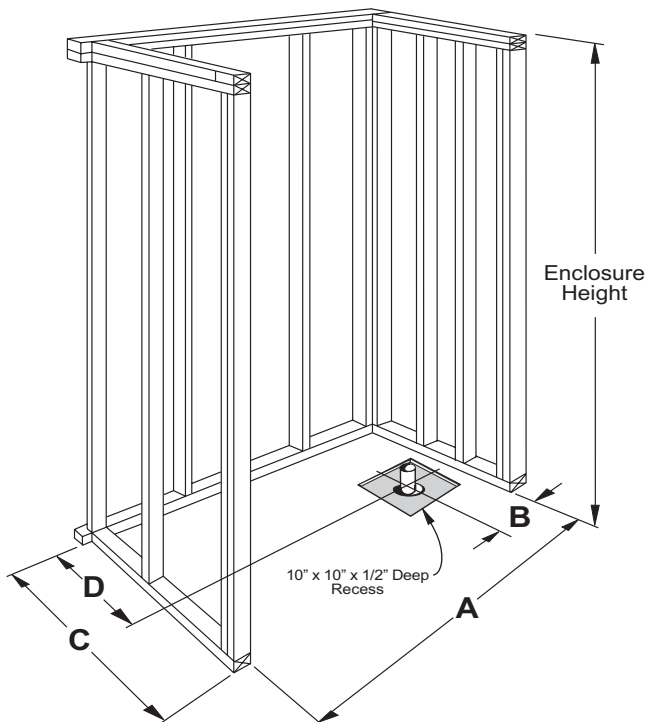

Freedom Accessible Shower Pan 60" x 33"

Model
APF6033BFPANLR

60" x 33 3/8" x 4 1/2"

One Piece Shower Pan

1" barrier free threshold
with pre-leveled and
reinforced shower base
for easy installation

Textured Floor

Left drain shown

Lifetime Limited Warranty

FREEDOM SHOWERS

MODEL: APF6033BFPANLR Freedom Accessible Shower Pan

Submittal Data

Product Features

- 60" x 33 3/8" x 4 1/2"
- 1" barrier free threshold.
- Self-supporting and pre-leveled shower base eliminates mud setting.
- Easy to clean applied acrylic
- Textured slip-resistant floor
- Left or Right drain location

Code Compliance

- IPC International Plumbing Code
- UPC Uniform Plumbing Code
- ANSI Z124.2 Standards for Plastic Showers
- CSA Canadian Standards Association

	A	B	C	D
6033 5P	60 1/4"	8 5/8"	33 3/8"	15 1/2"