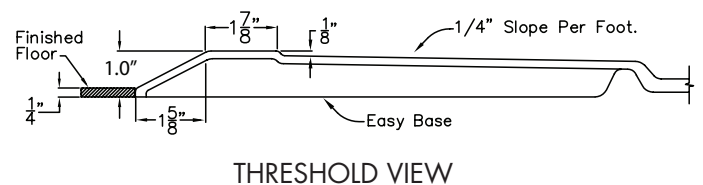

Freedom Accessible Shower Pan 60" x 33"

Model
APF6033BFPANLR

60" x 33 3/8" x 4 1/2"

One Piece Shower Pan

1" barrier free threshold
with pre-leveled and
reinforced shower base
for easy installation

Textured Floor

Left drain shown

Lifetime Limited Warranty

FREEDOM SHOWERS

MODEL: APF6033BFPANLR Freedom Accessible Shower Pan

Submittal Data

Product Features

- 60" x 33 3/8" x 4 1/2"
- 1" barrier free threshold.
- Self-supporting and pre-leveled shower base eliminates mud setting.
- Easy to clean applied acrylic
- Textured slip-resistant floor
- Left or Right drain location

Code Compliance

- IPC International Plumbing Code
- UPC Uniform Plumbing Code
- ANSI Z124.2 Standards for Plastic Showers
- CSA Canadian Standards Association

	A	B	C	D
6033 5P	60 1/4"	8 5/8"	33 3/8"	15 1/2"