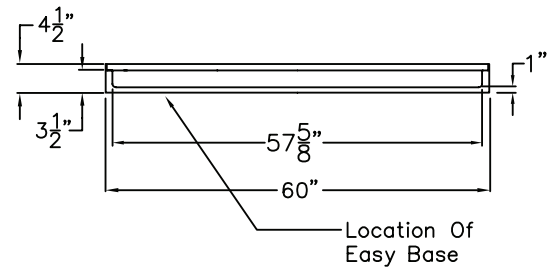

FREEDOM SHOWERS

MODEL: APF6033BFPANLR Freedom Accessible Shower Pan

Submittal Data

Product Features

- 60" x 33 3/8" x 4 1/2"
- 1" barrier free threshold.
- Self-supporting and pre-leveled shower base eliminates mud setting.
- Easy to clean applied acrylic
- Textured slip-resistant floor
- Left or Right drain location

Code Compliance

- IPC International Plumbing Code
- UPC Uniform Plumbing Code
- ANSI Z124.2 Standards for Plastic Showers
- CSA Canadian Standards Association

	A	B	C	D
6033 5P	60 1/4"	8 5/8"	33 3/8"	15 1/2"