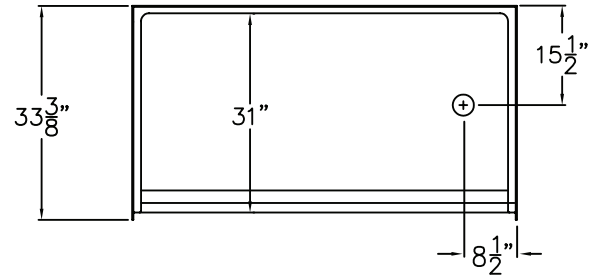

Freedom Accessible Shower Pan 60" x 33"

Model
APF6033BFPANLR

60" x 33 3/8" x 4 1/2"

One Piece Shower Pan

1" barrier free threshold
with pre-leveled and
reinforced shower base
for easy installation

Textured Floor

Left drain shown

Lifetime Limited Warranty

FREEDOM SHOWERS

MODEL: APF6033BFPANLR Freedom Accessible Shower Pan

Submittal Data

Product Features

- 60" x 33 3/8" x 4 1/2"
- 1" barrier free threshold.
- Self-supporting and pre-leveled shower base eliminates mud setting.
- Easy to clean applied acrylic
- Textured slip-resistant floor
- Left or Right drain location

Code Compliance

- IPC International Plumbing Code
- UPC Uniform Plumbing Code
- ANSI Z124.2 Standards for Plastic Showers
- CSA Canadian Standards Association

	A	B	C	D
6033 5P	60 1/4"	8 5/8"	33 3/8"	15 1/2"