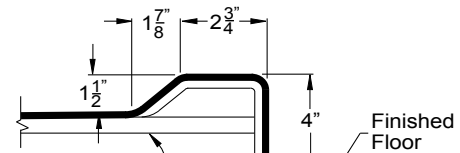

Freedom Easy Step Shower Pan 60" x 33"

30 year limited warranty

Right drain shown

Model
APF6033SHPANLR

60" x 33 3/8" x 6"

One Piece Shower Pan

4" Easy Step threshold with wood base and leveling leg for easy installation

FREEDOM SHOWERS

MODEL: APF6033SHPANLR Freedom Accessible Shower Pan

Submittal Data

Product Features

- 60" x 33 3/8" x 6"
- 4" Easy Step threshold
- Wood base with leveling leg
- Easy to clean gelcoat finish
- Textured slip-resistant floor
- Left or Right drain location

Code Compliance

- IPC International Plumbing Code
- UPC Uniform Plumbing Code
- ANSI Z124.2 Standards for Plastic Showers

Wood Base With Leveling Leg.
Wood Bottom With Leveling Leg will have the base level as it sits on the floor.