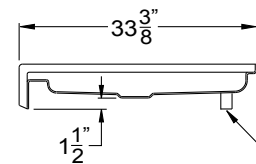

Freedom Easy Step Shower Pan 60" x 33"

30 year limited warranty

Right drain shown

Model
APF6033SHPANLR

60" x 33 3/8" x 6"

One Piece Shower Pan

4" Easy Step threshold with wood base and leveling leg for easy installation

FREEDOM SHOWERS

MODEL: APF6033SHPANLR Freedom Accessible Shower Pan

Submittal Data

Product Features

- 60" x 33 3/8" x 6"
- 4" Easy Step threshold
- Wood base with leveling leg
- Easy to clean gelcoat finish
- Textured slip-resistant floor
- Left or Right drain location

Code Compliance

- IPC International Plumbing Code
- UPC Uniform Plumbing Code
- ANSI Z124.2 Standards for Plastic Showers

Wood Base With Leveling Leg.
Wood Bottom With Leveling Leg will have the base level as it sits on the floor.