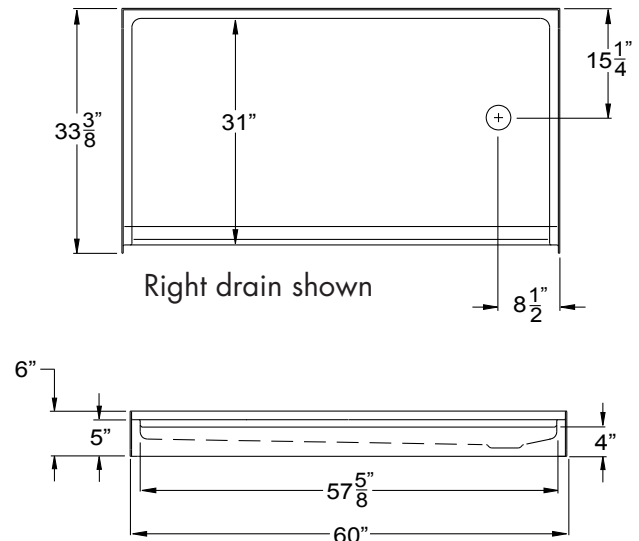

Freedom Easy Step Shower Pan 60" x 33"

30 year limited warranty

Right drain shown

Model
APF6033SHPANLR

60" x 33 3/8" x 6"

One Piece Shower Pan

4" Easy Step threshold with wood base and leveling leg for easy installation

FREEDOM SHOWERS

MODEL: APF6033SHPANLR Freedom Accessible Shower Pan

Submittal Data

Product Features

- 60" x 33 3/8" x 6"
- 4" Easy Step threshold
- Wood base with leveling leg
- Easy to clean gelcoat finish
- Textured slip-resistant floor
- Left or Right drain location

Code Compliance

- IPC International Plumbing Code
- UPC Uniform Plumbing Code
- ANSI Z124.2 Standards for Plastic Showers

Wood Base With Leveling Leg.
Wood Bottom With Leveling Leg will have the base level as it sits on the floor.