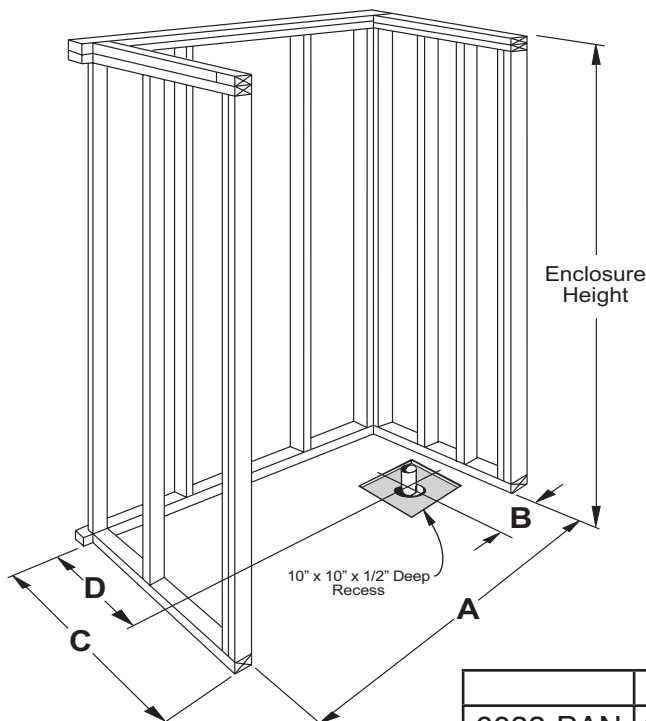

Freedom Easy Step Shower Pan 60" x 33"

30 year limited warranty

Right drain shown

Model
APF6033SHPANLR

60" x 33 3/8" x 6"

One Piece Shower Pan

4" Easy Step threshold with wood base and leveling leg for easy installation

FREEDOM SHOWERS

MODEL: APF6033SHPANLR Freedom Accessible Shower Pan

Submittal Data

Product Features

- 60" x 33 3/8" x 6"
- 4" Easy Step threshold
- Wood base with leveling leg
- Easy to clean gelcoat finish
- Textured slip-resistant floor
- Left or Right drain location

Code Compliance

- IPC International Plumbing Code
- UPC Uniform Plumbing Code
- ANSI Z124.2 Standards for Plastic Showers

Wood Base With Leveling Leg.
Wood Bottom With Leveling Leg will have the base level as it sits on the floor.

Wood Base With Leveling Leg.
Wood Bottom With Leveling Leg will have the base level as it sits on the floor.

THRESHOLD VIEW

	A	B	C	D
6033 PAN	60 1/4"	8 1/2"	33 3/8"	15 1/4"