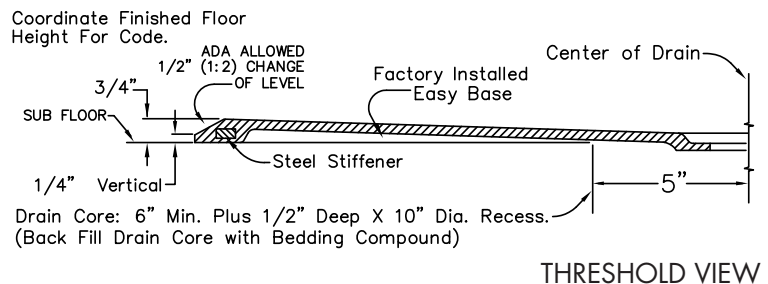

Freedom Code Compliant Shower Pan 62" x 38"

Model
APF6238BFPANC

62.375" x 38.25" x 4.5"

Interior Dimension: 60" x 36"

One Piece Shower Pan

3/4" barrier free, change of level threshold with pre-leveled and reinforced shower base for easy installation

Lifetime Limited Warranty

FREEDOM SHOWERS

MODEL: APF6238BFPANC Freedom Code Compliant Shower Pan

Submittal Data

Product Features

- 62.375" x 38.25" x 4.5"
- Interior Dimension: 60" x 36"
- 3/4" barrier free, change of level threshold
- Self-supporting and pre-leveled shower base eliminates mud setting (500 lb capacity)
- Easy to clean applied acrylic
- Textured slip-resistant floor
- Center drain location

Code Compliance

IPC International Plumbing Code, UPC Uniform Plumbing Code, ADA, ANSI, MAS, TAS, CSA

SIDE VIEW

FRONT VIEW

	A	B	C	D
6238 PAN	62 3/4"	31 3/8"	38 1/4"	19 1/4"