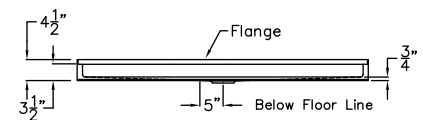

Lifetime Limited Warranty

FREEDOM SHOWERS

MODEL: APF6238BFPANC Freedom Code Compliant Shower Pan

Submittal Data

Product Features

- 62.375" x 38.25" x 4.5"
- Interior Dimension: 60" x 36"
- 3/4" barrier free, change of level threshold
- Self-supporting and pre-leveled shower base eliminates mud setting (500 lb capacity)
- Easy to clean applied acrylic
- Textured slip-resistant floor
- Center drain location

Code Compliance

IPC International Plumbing Code, UPC Uniform Plumbing Code, ADA, ANSI, MAS, TAS, CSA

SIDE VIEW

FRONT VIEW

	A	B	C	D
6238 PAN	62 3/4"	31 3/8"	38 1/4"	19 1/4"