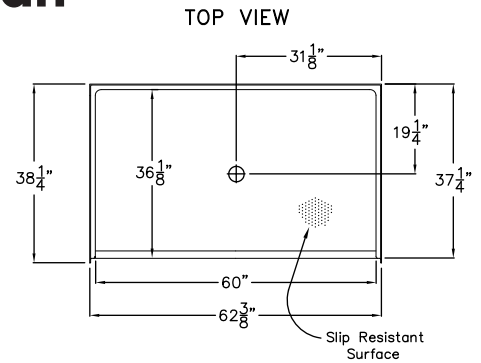

Freedom Code Compliant Shower Pan 62" x 38"

Model
APF6238BFPANC

62.375" x 38.25" x 4.5"

Interior Dimension: 60" x 36"

One Piece Shower Pan

3/4" barrier free, change of level threshold with pre-leveled and reinforced shower base for easy installation

Lifetime Limited Warranty

FREEDOM SHOWERS

MODEL: APF6238BFPANC Freedom Code Compliant Shower Pan

Submittal Data

Product Features

- 62.375" x 38.25" x 4.5"
- Interior Dimension: 60" x 36"
- 3/4" barrier free, change of level threshold
- Self-supporting and pre-leveled shower base eliminates mud setting (500 lb capacity)
- Easy to clean applied acrylic
- Textured slip-resistant floor
- Center drain location

Code Compliance

IPC International Plumbing Code, UPC Uniform Plumbing Code, ADA, ANSI, MAS, TAS, CSA

SIDE VIEW

FRONT VIEW

	A	B	C	D
6238 PAN	62 3/4"	31 3/8"	38 1/4"	19 1/4"