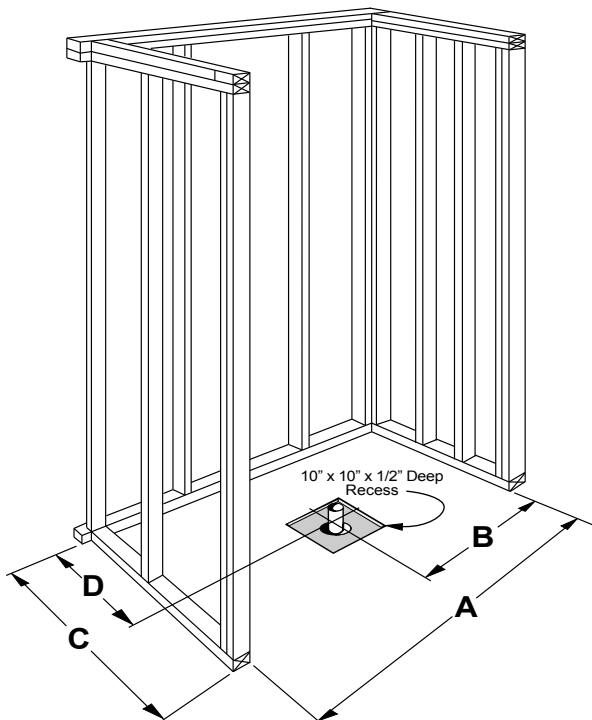

Freedom Code Compliant Shower Pan 62" x 38"

Model
APF6238BFPANC

62.375" x 38.25" x 4.5"

Interior Dimension: 60" x 36"

One Piece Shower Pan

3/4" barrier free, change of level threshold with pre-leveled and reinforced shower base for easy installation

Lifetime Limited Warranty

FREEDOM SHOWERS

MODEL: APF6238BFPANC Freedom Code Compliant Shower Pan

Submittal Data

Product Features

- 62.375" x 38.25" x 4.5"
- Interior Dimension: 60" x 36"
- 3/4" barrier free, change of level threshold
- Self-supporting and pre-leveled shower base eliminates mud setting (500 lb capacity)
- Easy to clean applied acrylic
- Textured slip-resistant floor
- Center drain location

Code Compliance

IPC International Plumbing Code, UPC Uniform Plumbing Code, ADA, ANSI, MAS, TAS, CSA

SIDE VIEW

FRONT VIEW

	A	B	C	D
6238 PAN	62 3/4"	31 3/8"	38 1/4"	19 1/4"