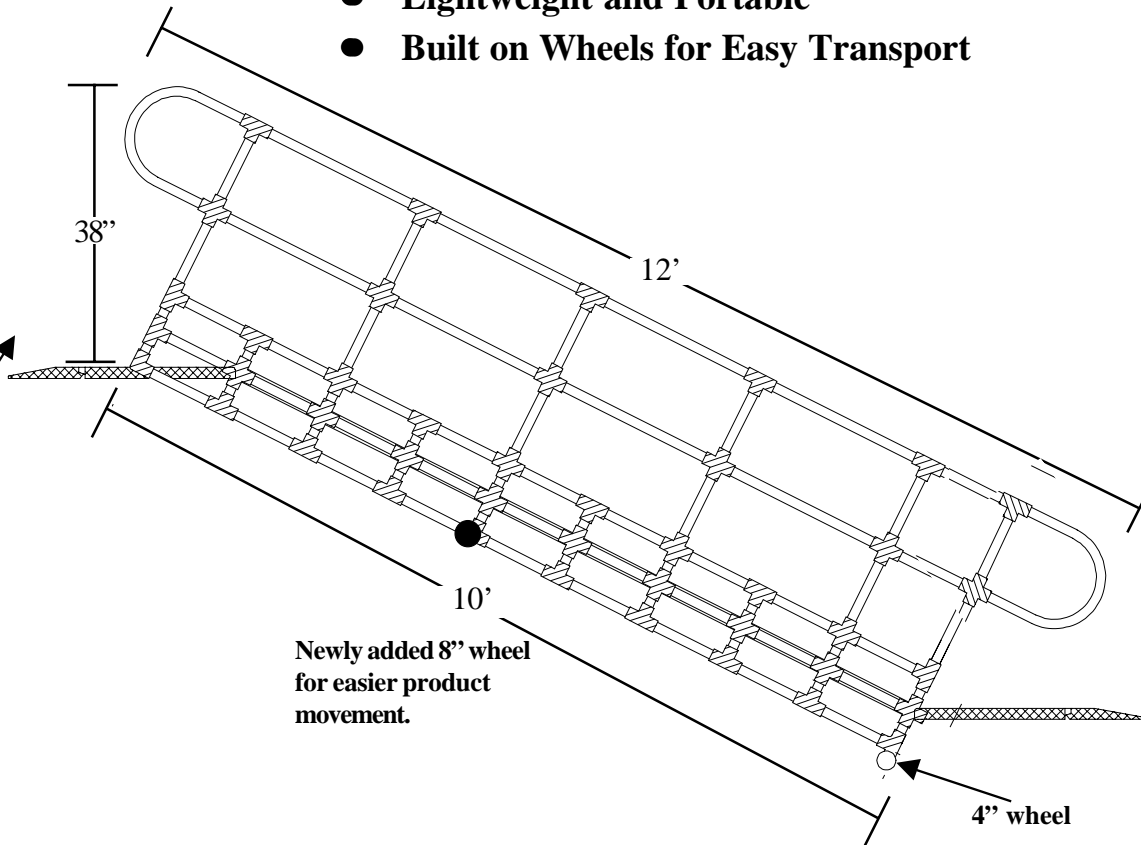

AquaTrek Ramp (AQ-9000)

The AQUATREK RAMP lets people of all ages enter and exit your pool with ease. It is easily removed for automatic pool cleaners, retractable pool covers and solar blankets.

- **Adjustable to Varying Pool Depths**
- **Special, Non-Skid Treads on Each Step**
- **Modifiable to Accommodate Any Gutter System**
- **Simple Installation and Removal**
- **Lightweight and Portable**
- **Built on Wheels for Easy Transport**

- Non-corrosive metal skeleton enclosed in a rigid PVC skin.
- All fasteners are made of 304 stainless steel.
- Deck anchors made of cast bronze.
- Wheels are mounted to an impact and shock resistant nylon hub with gray non-marking tread.
- Treads, platform and approach frame are made from injection molded PVC with added UV stabilizer.
- Safety strips on the treads and platforms are a non-slip material.
- 30" wide treads.
- Handrails provide excellent stability.
- Portable and easily removable.

Product Specifications:

Treads: 13"x 30"
 Top Platform: 25"x 30"
 Top Approach Ramp: 11-1/2"x 30"
 Bottom Platform: 25"x 30"
 Bottom Approach Ramp: 11-1/2"x 30"
 1" Cast Bronze Deck Anchor
 Multi-Location Mounting Hardware Included