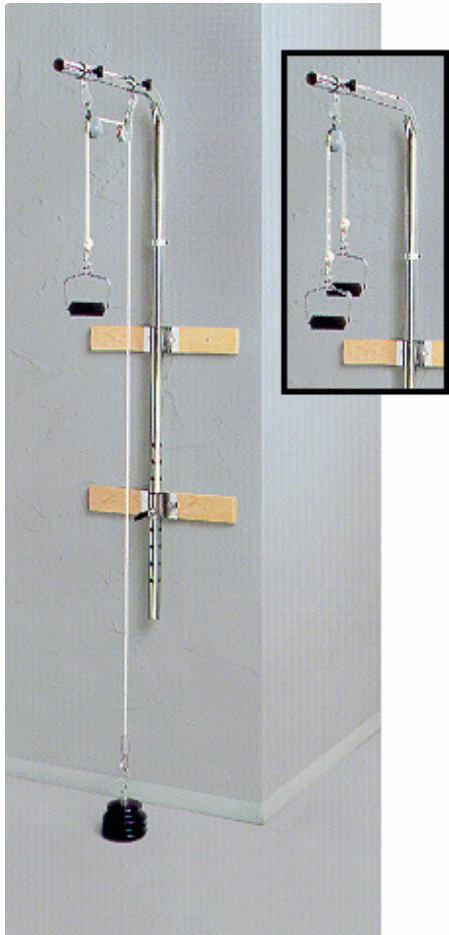

BAILEY

Model 609 Overhead Wall Pulley System

Model 1615 *[inset]* Accessory Pulley

The Model 609 Features:

- Adjustable height from 74.25" to 90.25" in 2" increments.
- Folds flat [only 6.5" projection] against wall for storage.
- Chrome plated steel construction throughout.
- Use with standing patients or seated on Model 3020 Stationary or Model 3040 Adjustable Bench.
- Cushioned foam handgrip.
- Supplied with (2) ea. 1.25 lb. & (3) ea. 2.5 lb. disk weights.
- Weight capacity 10 lb./4.5 Kg.
- ***Ships UPS [33 lbs.], assembly & wall installation required.***

Accessory Pulley Model 1615:

- Used on Model 609 only.
- Increases range of exercises.
- Just slip on, mounts in seconds.
- Dual cushioned foam handgrips.
- ***Ships UPS [10 lbs.], fully assembled.***

Model 3040 Adjustable Bench [shown on right]

- 18.5" H x 16"W x 43"L
- US-393 Black Vinyl Standard
- Adjustable and back and seat lock in position for safety
- 1" thick foam cushions
- ***Ships UPS [50 lb.], assembled!***

Model 3020 Bench [shown on left]