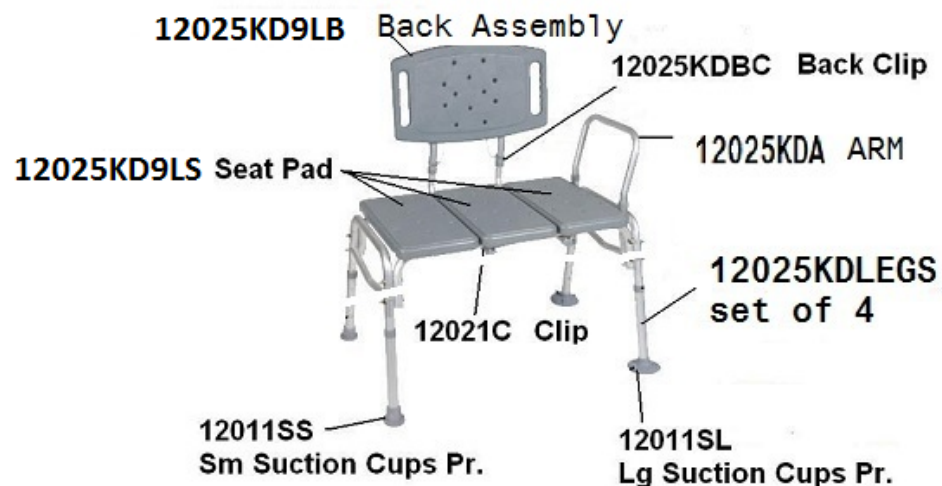

12025KD BARIATRIC TRANSFER BENCH

SERIAL NUMBER 3F

SEAT AND BACK ARE DARK GRAY

SERIAL NUMBER 9L

SEAT AND BACK ARE LIGHT GRAY