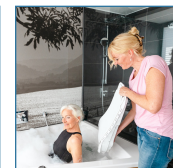

Bellavita Dive Bath Lift

HCPCS:

FIGURE D

The lightest and lowest bath lift on the market now helps users dive deeper and get cleaner!

- New removable backrest with 50° recline
- Larger seat with hygiene cutout
- Improved dual column design provides optimal stability for up to 300 pounds
- Seat height adjusts from 2.6" to 18.9"
- Easy-to-use floating remote control
- Installs easy in almost any bathtub no plumbing or electrical work required

PRODUCTS

Description

477400252	Bellavita Dive Bath Lift w/ Wh Cvr, 1/EA

SPECIFICATIONS

Description

Product Width	27.6"
CA Prop 65	DEHP chemical
Color	White
Material	Plastic
Product Length	40.2"
Product Weight	21.8 lbs
Retail Box Dimensions	15.6" x 17.3" X 14.4"
Retail Box Weight	5.8 lbs
Warranty	5yr Limited
Weight Capacity	300 lbs
Product Height	26.6