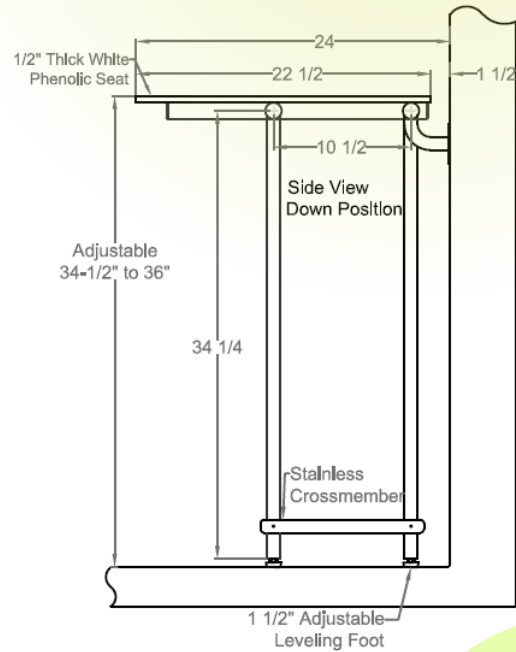

101-CDB-4824-PWS

PHENOLIC TOP FOLDING CHILD DRESSING BENCH

VERSABLE VERSABLE DESIGNS

Construction

- 304-SS Frame
- Phenolic Top

Benefits

- ADA Compliant
- Supports 500 lbs
- Folds up when not in use
- 1-1/2" adjustable legs
- Support hook
- No assembly required

Installation

- Mark holes at desired height using the mounting flanges on frame
- Attached frame into wood blocking using 304-SS mounting screws
- Mounting Hardware Included

48" x 24"

ENABLING
INDEPENDENCE