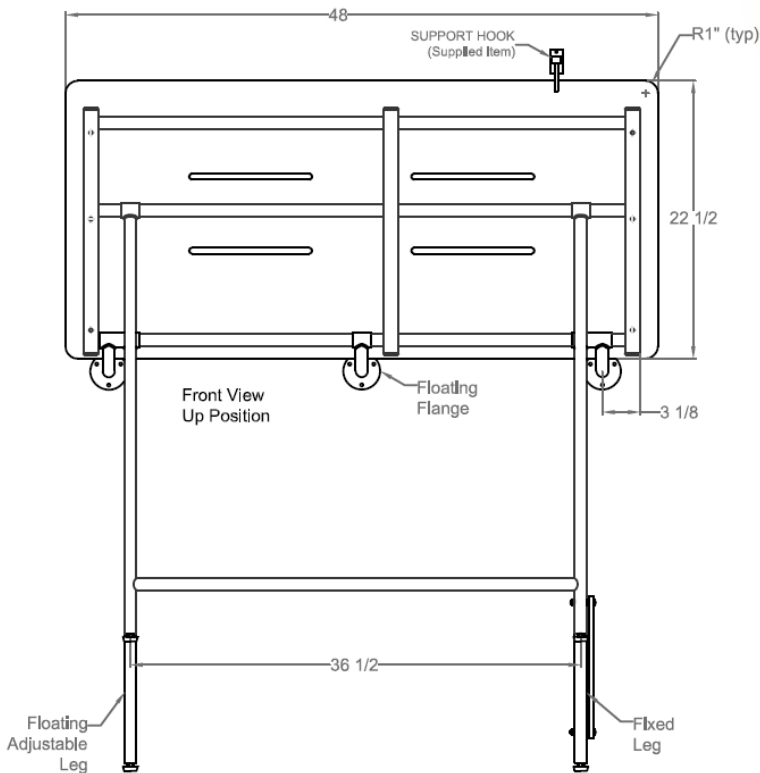

101-CDB-4824-PWS

PHENOLIC TOP FOLDING CHILD DRESSING BENCH

VERSABLE VERSABLE DESIGNS

Construction

- 304-SS Frame
- Phenolic Top

Benefits

- ADA Compliant
- Supports 500 lbs
- Folds up when not in use
- 1-1/2" adjustable legs
- Support hook
- No assembly required

Installation

- Mark holes at desired height using the mounting flanges on frame
- Attached frame into wood blocking using 304-SS mounting screws
- Mounting Hardware Included

48" x 24"

ENABLING
INDEPENDENCE