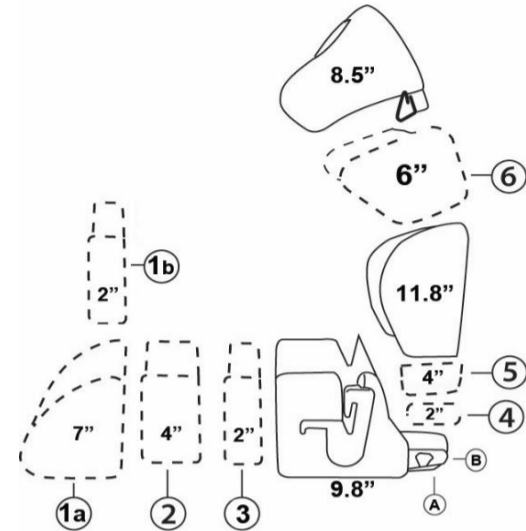

Seat Depth Adjustment:	9.8" - 22.3"
Backrest Height Adjustment:	11.8" - 22.8"
Shoulder Wing Height:	6"
Shoulder Wing Width Adjustment:	15.25" - 19.25"

Base Model Measurements:*^

Seat Depth:	9.8" - 11.3"
Backrest Height:	11.8" - 12.8"
Head Support Height:	8.5"

*Measurements do not include head support & growth extensions

^Base model includes 1.5" of seat depth growth (A) & 1" of backrest growth (B)

Growth Extensions:

- 1a. Rodded seat extension - large
- 1b. Rodded seat extension - small

- 2. Seat extension - 4"
- 3. Seat extension - 2"

- 4. Backrest extension - 2"
- 5. Backrest extension - 4"
- 6. Shoulder protector wings

Note: The same type of 2" & 4" extensions cannot be used simultaneously.

Inches

- 7"
- 2"
- 4"
- 2"
- 2"
- 4"
- 6"

Convaid Carrot 3 Seat Depth Growth:

Position 1 (inch)	9.8"	11.8"	13.8"	16.8"	18.8"	20.8"
Position 2 (inch)	11.3"	13.3"	15.3"	18.3"	20.3"	22.3"

NOTE: 2" & 4" Seat Depth Extensions cannot be used simultaneously when using Rodded Seat Depth Extension