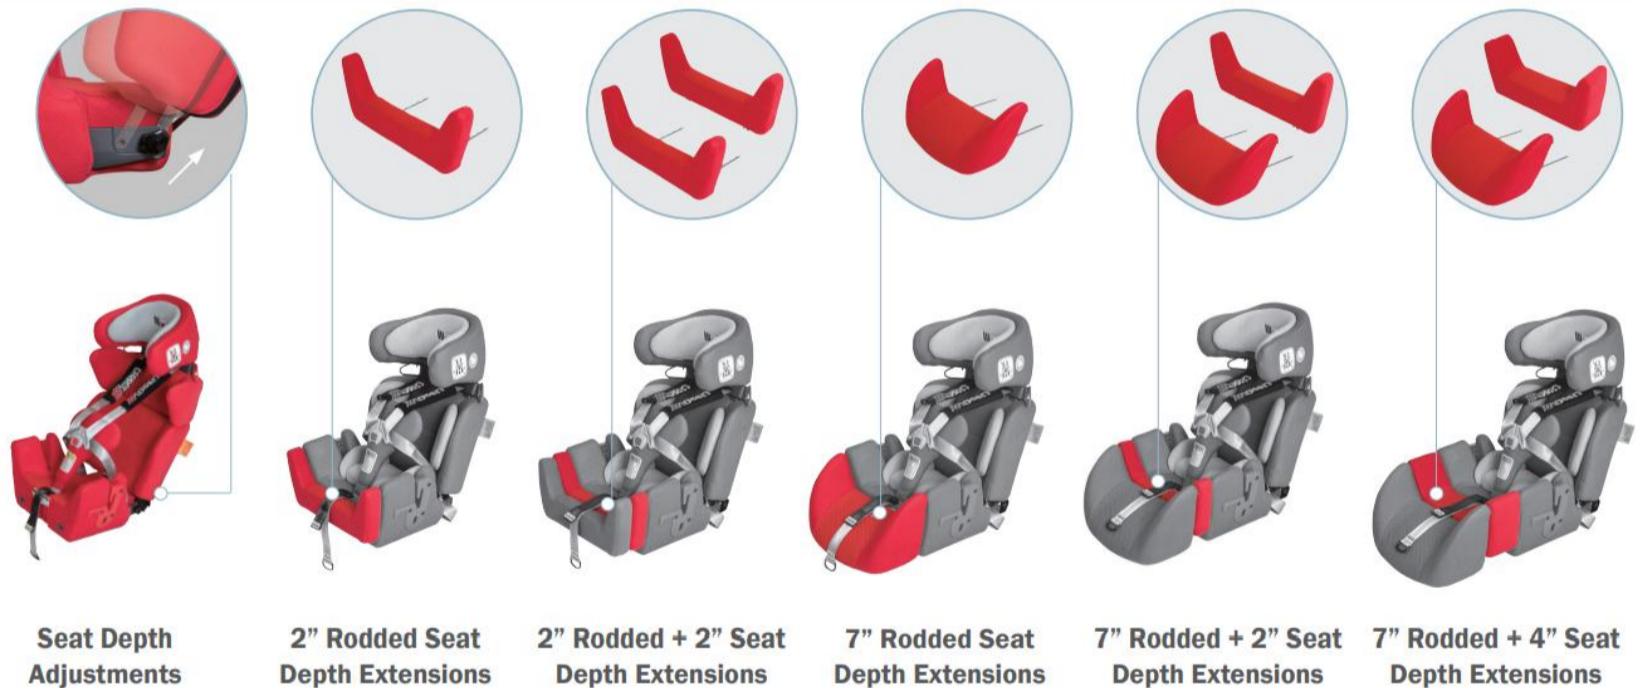

Seat Depth Adjustment:	9.8" - 22.3"
Backrest Height Adjustment:	11.8" - 22.8"
Shoulder Wing Height:	6"
Shoulder Wing Width Adjustment:	15.25" - 19.25"

Base Model Measurements:*^

Seat Depth:	9.8" - 11.3"
Backrest Height:	11.8" - 12.8"
Head Support Height:	8.5"

*Measurements do not include head support & growth extensions

^Base model includes 1.5" of seat depth growth (A) & 1" of backrest growth (B)

Growth Extensions:

- 1a. Rodded seat extension - large
- 1b. Rodded seat extension - small

- 2. Seat extension - 4"
- 3. Seat extension - 2"

- 4. Backrest extension - 2"
- 5. Backrest extension - 4"
- 6. Shoulder protector wings

Note: The same type of 2" & 4" extensions cannot be used simultaneously.

Inches

- 7"
- 2"
- 4"
- 2"
- 2"
- 4"
- 6"

Convaid Carrot 3 Seat Depth Growth:

Position 1 (inch)	9.8"	11.8"	13.8"	16.8"	18.8"	20.8"
Position 2 (inch)	11.3"	13.3"	15.3"	18.3"	20.3"	22.3"

NOTE: 2" & 4" Seat Depth Extensions cannot be used simultaneously when using Rodded Seat Depth Extension