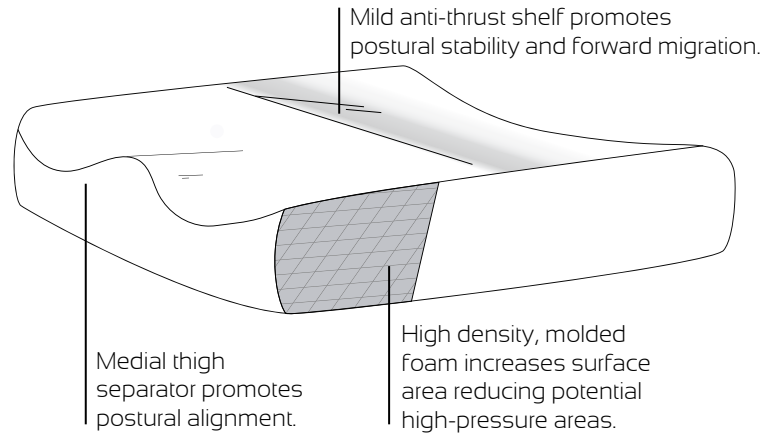

*SEE CHART FOR DIMENSIONS

PRODUCT FEATURES

NEW: All Curves now come standard with non-skid bottom and hook/loop connection.

COVER OPTIONS

COMFORT-TEK FABRIC: the fluid proof exterior has supple leathery properties that provide an easily cleaned surface and protection for the inner cushion. Comfort-Tek has multi-dimensional stretch and helps alleviate pressure on bony prominences.

STRETCH-AIR FABRIC: designed for air transmission and heat dissipation. This breathable laminate combines a high-stretch polyester top layer with a waterproof, breathable vapor barrier.

CURVE

stretch-air part #	comfort-tek part #	w x l	front	rear	abductor	leg trough	wt. limit
CU-SV-1010	CU-FV-1010	10" x 10"	2.75"	2.75"	4"	2"	100 lbs
CU-SV-1212	CU-FV-1212	12" x 12"	2.75"	2.75"	4"	2"	100 lbs
CU-SV-1414	CU-FV-1414	14" x 14"	2.75"	2.75"	4"	2"	150 lbs
CU-SV-1616	CU-FV-1616	16" x 16"	2.75"	2.75"	4"	2"	250 lbs
CU-SV-1618	CU-FV-1618	16" x 18"	2.75"	2.75"	4"	2"	250 lbs
CU-SV-1620	CU-FV-1620	16" x 20"	2.75"	2.75"	4"	2"	250 lbs
CU-SV-1816	CU-FV-1816	18" x 16"	2.75"	2.75"	4"	2"	300 lbs
CU-SV-1818	CU-FV-1818	18" x 18"	2.75"	2.75"	4"	2"	300 lbs
CU-SV-1820	CU-FV-1820	18" x 20"	2.75"	2.75"	4"	2"	300 lbs
CU-SV-2016	CU-FV-2016	20" x 16"	2.75"	2.75"	4"	2"	350 lbs
CU-SV-2018	CU-FV-2018	20" x 18"	2.75"	2.75"	4"	2"	350 lbs
CU-SV-2020	CU-FV-2020	20" x 20"	2.75"	2.75"	4"	2"	350 lbs
CU-SV-2216	CU-FV-2216	22" x 16"	2.75"	2.75"	4"	2"	400 lbs
CU-SV-2218	CU-FV-2218	22" x 18"	2.75"	2.75"	4"	2"	400 lbs
CU-SV-2220	CU-FV-2220	22" x 20"	2.75"	2.75"	4"	2"	400 lbs
CU-SV-2416	CU-FV-2416	24" x 16"	2.75"	2.75"	4"	2"	400 lbs
CU-SV-2418	CU-FV-2418	24" x 18"	2.75"	2.75"	4"	2"	400 lbs
CU-SV-2420	CU-FV-2420	24" x 20"	2.75"	2.75"	4"	2"	400 lbs