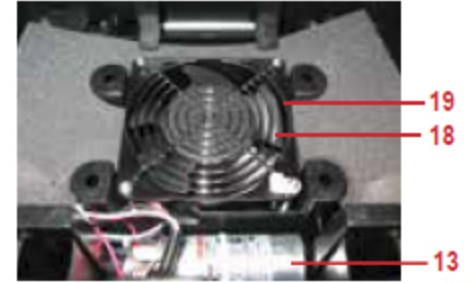

525DS "F & J" Serial # 525DS-Q "J" Serial # 115 Volts Units

Front View

Rear View

Behind Front Cover/Bib

Fan & Capacitor

Compressor Box

Front Inside

Rear Inside