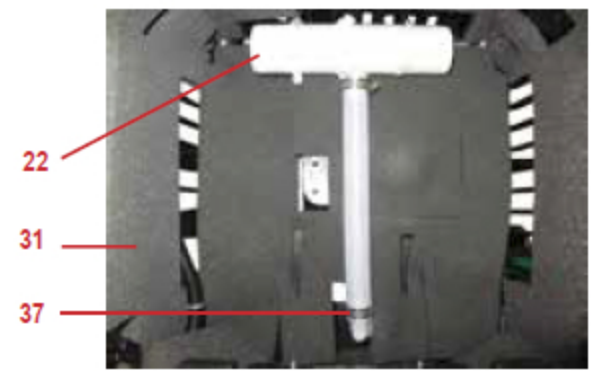

525DS "F & J" Serial # 525DS-Q "J" Serial # 115 Volts Units

Front View

Rear View

Behind Front Cover/Bib

Fan & Capacitor

Compressor Box

Front Inside

Rear Inside