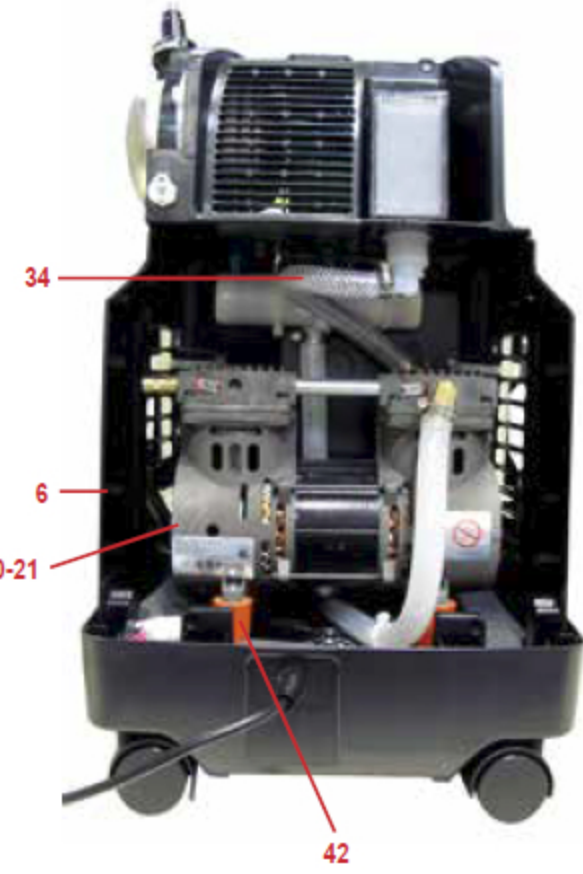

Front View

Front Inside

Rear View

Rear Inside - Serial # "N"

Compressor Box - Serial # "R"

Compressor Box - Serial # "N"

Rear Inside - Serial # "R"

Behind Front Cover

Fan & Capacitor

	525DS "N" SERIAL #	525DS-Q "R" SERIAL #
1 Accumulator Tank	525D-610	525D-610
2 Auxiliary Oxygen Port	N/A	N/A
Cabinet Parts:		
3 Base	525DD-603	525DD-603
4 Bib	N/A	N/A
5 Communication Port Door	N/A	N/A
6 Compressor Box	525DD-615	525DD-615
7 Filter Door	525DD-639	525DD-639
8 Front Cover	525DD-611	525DD-611
9 Rear Cover	525DD-612	525DD-612
10 Cabinet Screw (Original)	N/A	N/A
11 Cabinet Screw (plastite)	N/A	N/A
12 Cable Tie, (Sieve Bed)	505DZ-617	505DZ-617
13 Capacitor (Motor Start/Run)	525D-616	525D-616
14 Caster, Non-locking	501DZ-603	501DZ-603
Check Valves:		
15 Bed Check Valve	N/A	N/A
16 Final Check Valve	N/A	N/A
17 Circuit Breaker	525D-613	525D-613
18 Cooling Fan	525DD-634	525DD-634
19 Cooling Fan Guard	N/A	N/A
20 Compressor	525D-625	525D-625
21 Compressor Rebuild Kit	525D-643	525D-643
22 Exhaust Muffler	515A-705	515A-705
Filters:		
23 Cabinet Air Filter	303DZ-605	303DZ-605
24 Intake Bacteria Filter	MC44D-605	MC44D-605
25 Compressor Filter (Plastic)	525D-622	525D-622
26 Compressor Filter (Sintered Bronze)	525DD-626	525DD-626
27 Final Bacteria Filter	PV5LD-651	PV5LD-651
Fittings:		
28 Accumulator Tank "Tee"	N/A	N/A