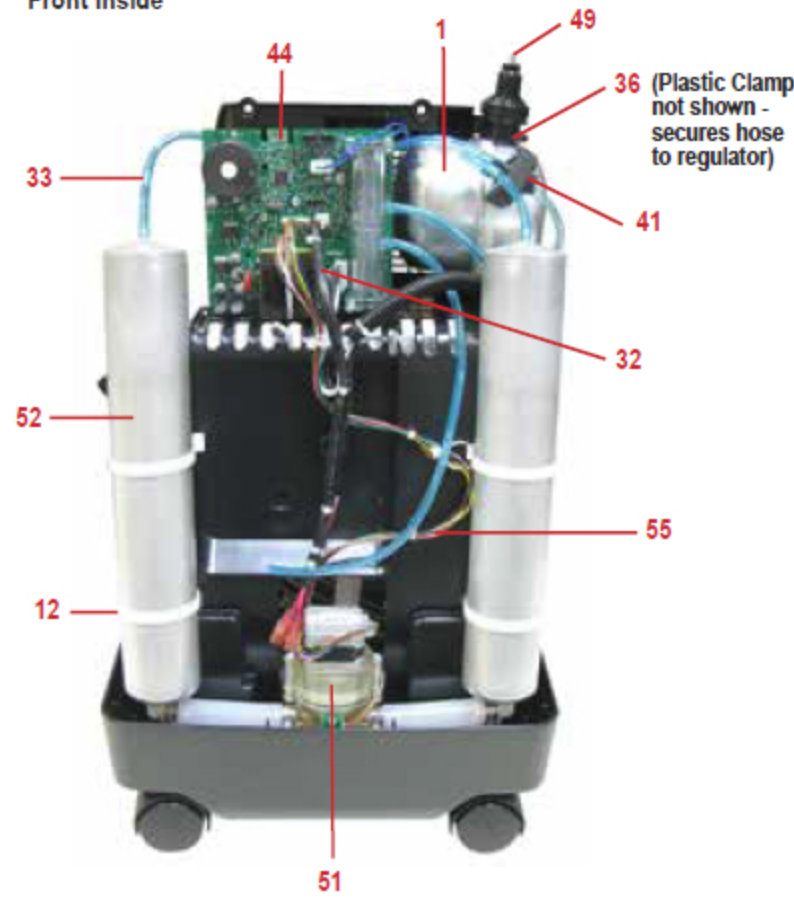

Front Inside