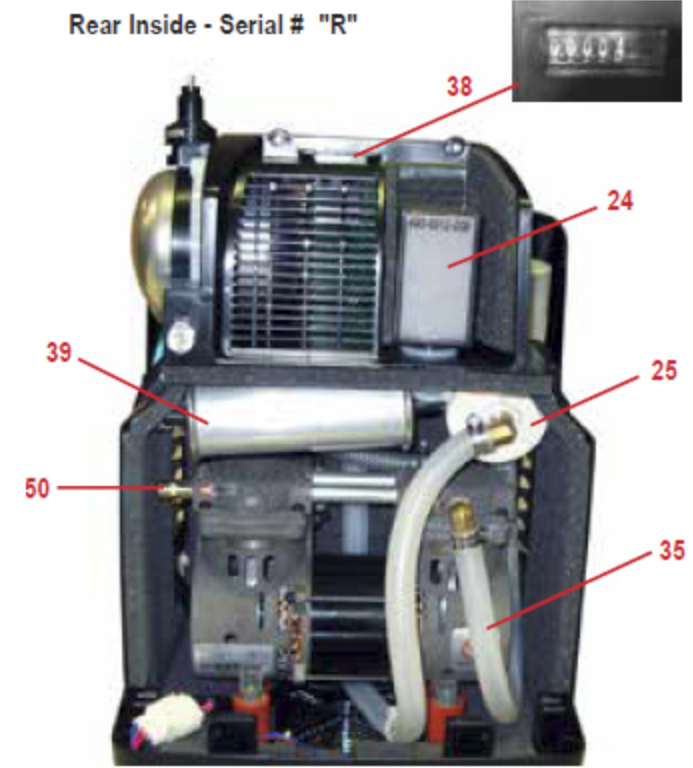

Front View

Front Inside

Rear View

Rear Inside - Serial # "N"

Compressor Box - Serial # "R"

Compressor Box - Serial # "N"

Rear Inside - Serial # "R"

Behind Front Cover

	525DS "N" SERIAL #	525DS-Q "R" SERIAL #
Flow Meters:		
29 Standard Flow Meter	505DZ-607	505DZ-607
30 Low Output Meter	515LF-607	515LF-607
31 Foam Kit	N/A	N/A
32 Fuse (For PC Board)	515ADZ-627	515ADZ-627
Hoses:		
33 1/8" ID (Blue) (4' Lg)	444-554	444-554
34 1/2" ID PVC Braided (4' Lg)	444-549	444-549
35 1/2" ID Silicone Braided (2' Lg)	505DZ-634	505DZ-634
Hose Clamps:		
36 Plastic (1/4" ID Hose)	N/A	N/A
37 Ladder Clamp (1/2" ID Hoses)	444-566	444-566
38 Hour Meter	PV5LD-617	PV5LD-617
39 Intake Canister	N/A	525DD-614
40 Light Panel / Ribbon Cable	525D-615	525D-615
41 Purge Manifold Assembly	525DD-617	525DD-617
42 Motor Mounts	505IZ-609	505IZ-609
43 Oxygen Outlet Port	525DD-606	525DD-606
44 PC Board	525DD-622	525DD-622
45 Power Cord w/Strain Relief	PV5LD-618	PV5LD-618
46 Power Cord Strap	MC29D-657	MC29D-657
47 Power Cord Strain Relief	505DZ-645	505DZ-645
48 Power Switch	505DZ-508	505DZ-508
49 Pressure Regulator	MC29D-612	MC29D-612
50 Pressure Relief Valve	515ADZ-614	515ADZ-614
51 Rotary Valve	515ADZ-702	515ADZ-702
52 Sieve Bed	525D-619	525D-619
Wire Harness:		
53 Communication Harness/Port	N/A	N/A
54 Main Harness	525DD-623	525DD-623
55 Rotary Valve Harness	525D-621	525D-621

525DS "F & J" Serial # 525DS-Q "J" Serial # 115 Volts Units

Front View

Rear View

Behind Front Cover/Bib

Fan & Capacitor

Compressor Box

Front Inside

Rear Inside