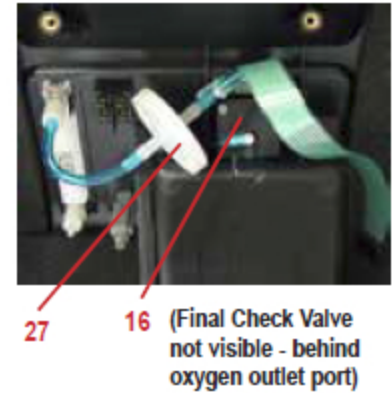

Behind Front Cover/Bib