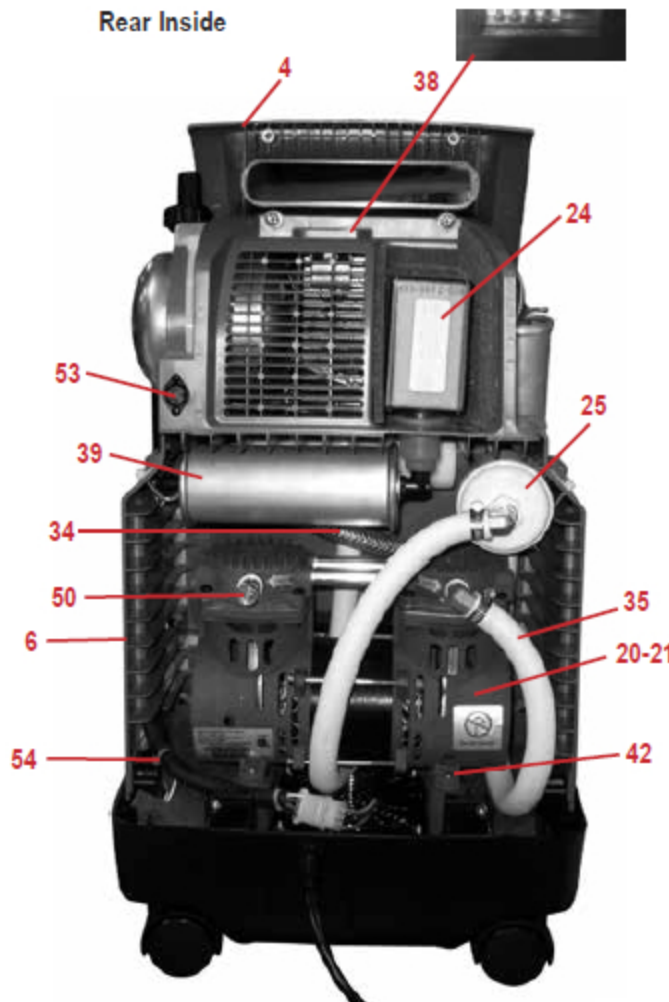

	525DS "N" SERIAL #	525DS-Q "R" SERIAL #
Flow Meters:		
29 Standard Flow Meter	505DZ-607	505DZ-607
30 Low Output Meter	515LF-607	515LF-607
31 Foam Kit	N/A	N/A
32 Fuse (For PC Board)	515ADZ-627	515ADZ-627
Hoses:		
33 1/8" ID (Blue) (4' Lg)	444-554	444-554
34 1/2" ID PVC Braided (4' Lg)	444-549	444-549
35 1/2" ID Silicone Braided (2' Lg)	505DZ-634	505DZ-634
Hose Clamps:		
36 Plastic (1/4" ID Hose)	N/A	N/A
37 Ladder Clamp (1/2" ID Hoses)	444-566	444-566
38 Hour Meter	PV5LD-617	PV5LD-617
39 Intake Canister	N/A	525DD-614
40 Light Panel / Ribbon Cable	525D-615	525D-615
41 Purge Manifold Assembly	525DD-617	525DD-617
42 Motor Mounts	505IZ-609	505IZ-609
43 Oxygen Outlet Port	525DD-606	525DD-606
44 PC Board	525DD-622	525DD-622
45 Power Cord w/Strain Relief	PV5LD-618	PV5LD-618
46 Power Cord Strap	MC29D-657	MC29D-657
47 Power Cord Strain Relief	505DZ-645	505DZ-645
48 Power Switch	505DZ-508	505DZ-508
49 Pressure Regulator	MC29D-612	MC29D-612
50 Pressure Relief Valve	515ADZ-614	515ADZ-614
51 Rotary Valve	515ADZ-702	515ADZ-702
52 Sieve Bed	525D-619	525D-619
Wire Harness:		
53 Communication Harness/Port	N/A	N/A
54 Main Harness	525DD-623	525DD-623
55 Rotary Valve Harness	525D-621	525D-621

525DS "F & J" Serial # 525DS-Q "J" Serial # 115 Volts Units

Front View

Rear View

Behind Front Cover/Bib

Fan & Capacitor

Compressor Box

Front Inside

Rear Inside