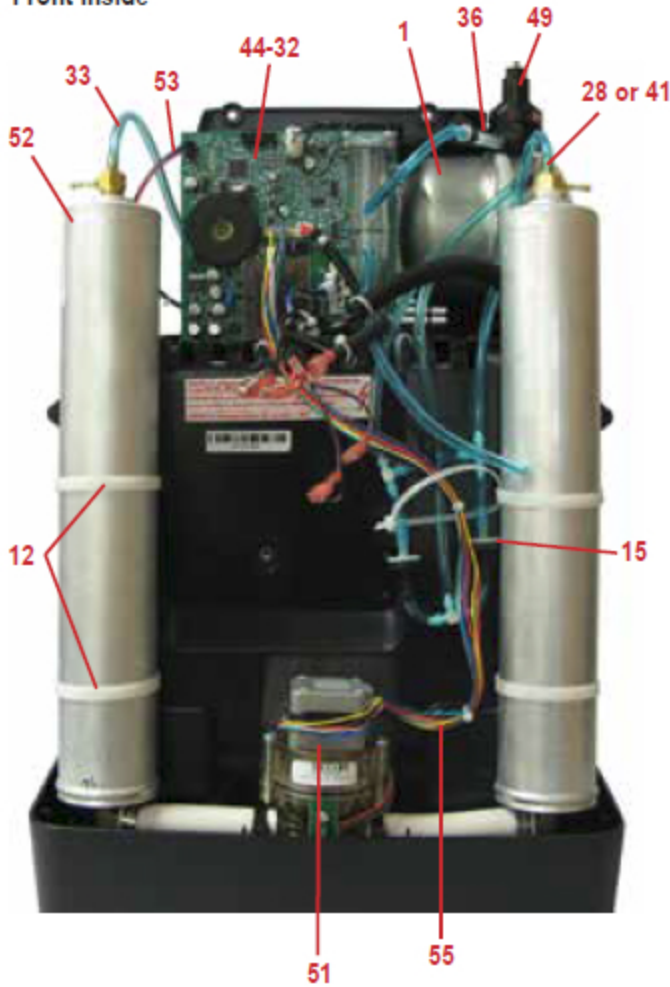

	525DS "N" SERIAL #	525DS-Q "R" SERIAL #
Flow Meters:		
29 Standard Flow Meter	505DZ-607	505DZ-607
30 Low Output Meter	515LF-607	515LF-607
31 Foam Kit	N/A	N/A
32 Fuse (For PC Board)	515ADZ-627	515ADZ-627
Hoses:		
33 1/8" ID (Blue) (4' Lg)	444-554	444-554
34 1/2" ID PVC Braided (4' Lg)	444-549	444-549
35 1/2" ID Silicone Braided (2' Lg)	505DZ-634	505DZ-634
Hose Clamps:		
36 Plastic (1/4" ID Hose)	N/A	N/A
37 Ladder Clamp (1/2" ID Hoses)	444-566	444-566
38 Hour Meter	PV5LD-617	PV5LD-617
39 Intake Canister	N/A	525DD-614
40 Light Panel / Ribbon Cable	525D-615	525D-615
41 Purge Manifold Assembly	525DD-617	525DD-617
42 Motor Mounts	505IZ-609	505IZ-609
43 Oxygen Outlet Port	525DD-606	525DD-606
44 PC Board	525DD-622	525DD-622
45 Power Cord w/Strain Relief	PV5LD-618	PV5LD-618
46 Power Cord Strap	MC29D-657	MC29D-657
47 Power Cord Strain Relief	505DZ-645	505DZ-645
48 Power Switch	505DZ-508	505DZ-508
49 Pressure Regulator	MC29D-612	MC29D-612
50 Pressure Relief Valve	515ADZ-614	515ADZ-614
51 Rotary Valve	515ADZ-702	515ADZ-702
52 Sieve Bed	525D-619	525D-619
Wire Harness:		
53 Communication Harness/Port	N/A	N/A
54 Main Harness	525DD-623	525DD-623
55 Rotary Valve Harness	525D-621	525D-621

525DS "F & J" Serial # 525DS-Q "J" Serial # 115 Volts Units

Front View

Rear View

Behind Front Cover/Bib

Fan & Capacitor

Compressor Box

Front Inside

Rear Inside