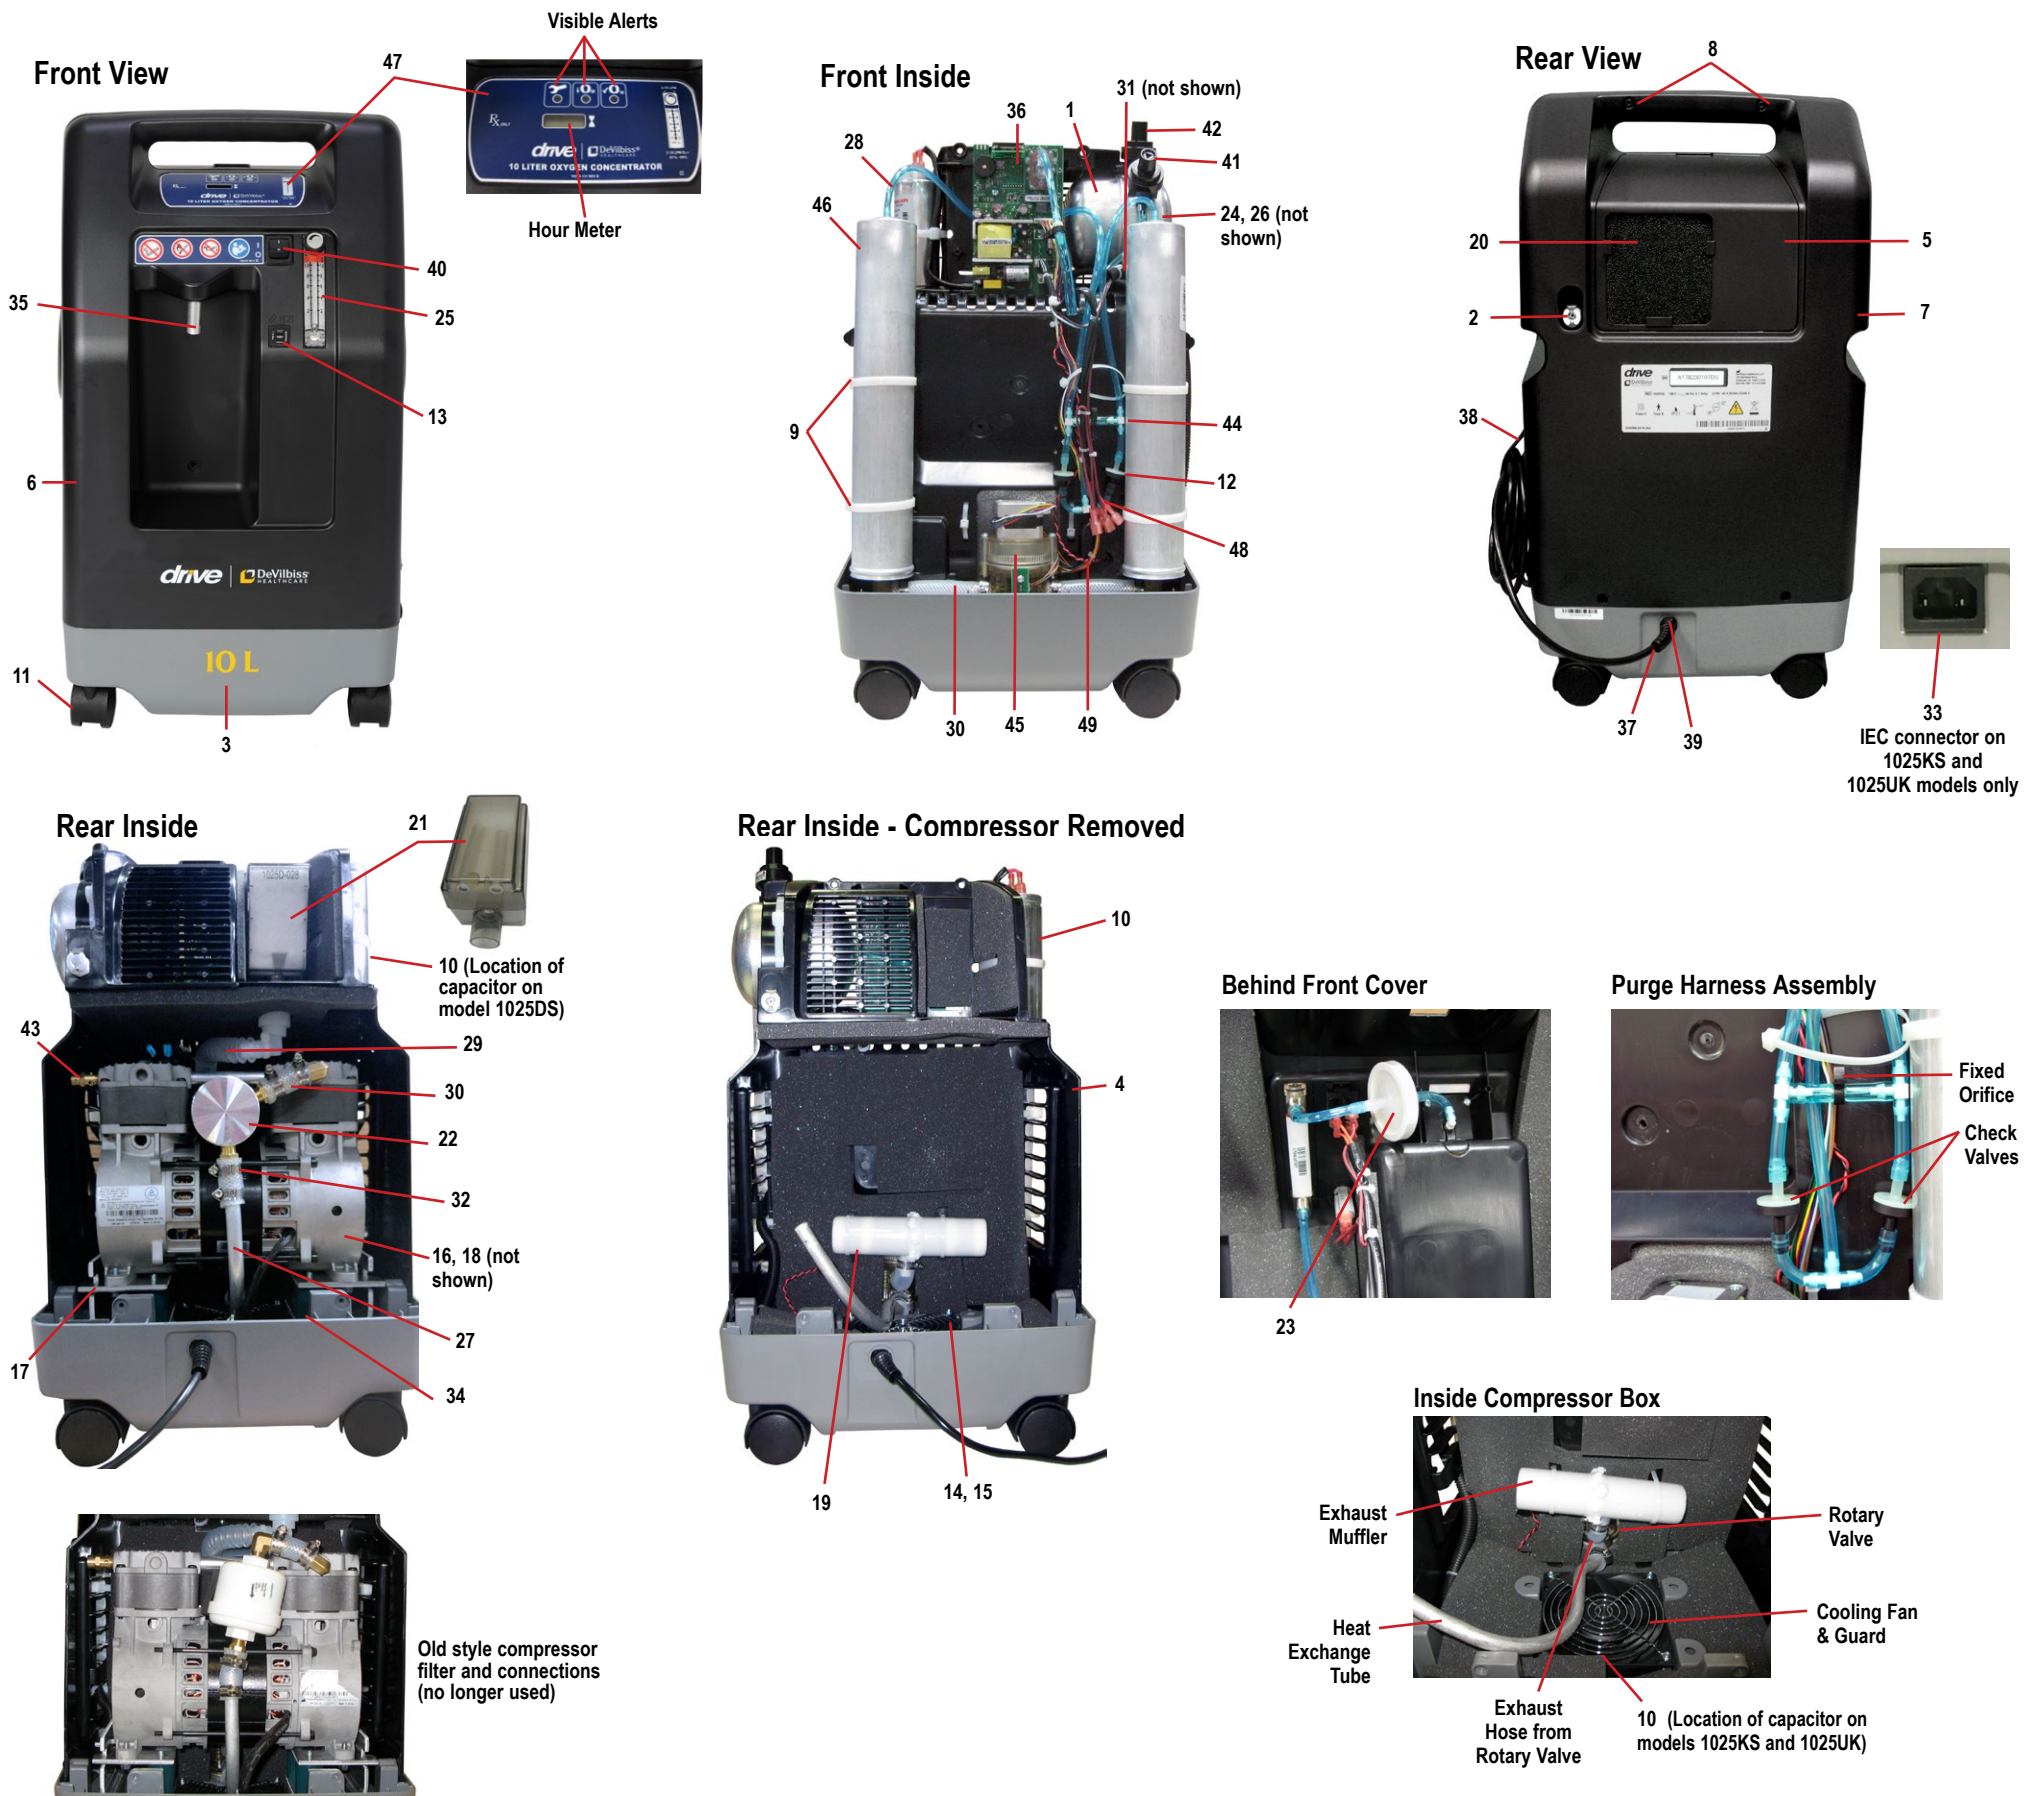

# 1025DS, 1025KS, 1025UK With Auxiliary Oxygen Port

PART DESCRIPTION	1025DS	1025KS	1025UK
1 Accumulator Tank	1025D-610	1025D-610	1025D-610
2 Auxiliary Oxygen Port	525DD-635	525DD-635	525DD-635
<b>Cabinet Parts:</b>			
3 Base	1025D-603	1025K-603	1025K-603
4 Compressor Box w/ Foam	1025D-615	1025D-615	1025D-615
5 Filter Door	525DD-639	525DD-639	525DD-639
6 Front Cover	525DD-611	525DD-611	525DD-611
7 Rear Cover	525DD-612	525DD-612	525DD-612
8 Cabinet Screws	525DD-636	525DD-636	525DD-636
9 Cable Tie (Large)	505DZ-617	505DZ-617	505DZ-617
10 Capacitor (Motor Start/Run)	1025DS-616	1025KS-616	1025UK-616
11 Caster, Non-locking	501DZ-603	501DZ-603	501DZ-603
12 Bed Check Valve	PVO2D-607	PVO2D-607	PVO2D-607
13 Circuit Breaker	1025D-613	1025K-613	1025K-613
14 Cooling Fan	1025D-634	1025D-634	1025D-634
15 Cooling Fan Guard	N/A	N/A	N/A
16 Compressor	1025D-625	1025K-625	1025K-625
17 Compressor Mounting Plate Package	1025D-632	1025D-632	1025D-632
18 Compressor Rebuild Kit	1025D-643	1025K-643	1025K-643
19 Exhaust Muffler	1025D-705	1025D-705	1025D-705
<b>Filters:</b>			
20 Cabinet Air Filter	303DZ-605	303DZ-605	303DZ-605
21 Intake Bacteria Filter	1025D-605	1025D-605	1025D-605
22 Compressor Filter	1025D-682	1025D-682	1025D-682
23 Final Bacteria Filter	PV5LD-651	PV5LD-651	PV5LD-651
<b>Fittings:</b>			
24 Accumulator Tank "Tee" (not shown)	444-582	444-582	444-582
25 Flow Meter	1025D-607	1025D-607	1025D-607
26 Purge Manifold (not shown)	N/A	N/A	N/A
27 Heat Exchanger Tube	1025D-655	1025D-655	1025D-655