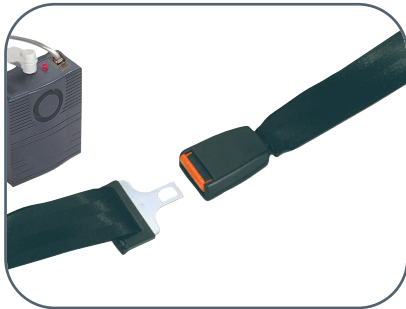

**ALARM SOUNDS  
WHEN PIN  
IS PULLED  
FROM UNIT!**

13602

**NEW DESIGN  
ALLOWS  
FOR EASY  
INSTALLATION  
& REMOVAL OF  
BATTERIES.**

13603

**MAGNETIC ACTIVATION!**

13604\*

13098

## Pull Cord Alarm

13602	1/ea
13615	Replacement Cord with Clip, 1/ea (For use with 13602)

### FEATURES:

- Economical way to notify staff that a patient has moved.
- Alarm easily secures to a bed or chair with a self contained clip.
- Activation cord is adjustable from 18" to 36".
- When user gets up, the pin connector pulls from the alarm unit activating the signal.
- Deactivate with On/Off switch.
- Two volume settings: 85 dB and 100 dB.
- Requires 1 9V Battery (Included).
- 1 Year Limited Warranty.

### FEATURES:

- When magnetic pull switch is removed, alarm is activated.
- Pull switch can be activated from any direction.
- Convenient On/Off switch for easy activation-deactivation.
- Easily mounted on wheelchair or bed.
- Cord Adjusts from 28" to 58".
- Alligator clip allows for attachment to patient's clothes.
- 85-95 dB.
- One 9 volt battery included.
- 1 Year Limited Warranty.