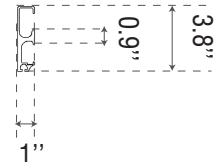

Consult the Technical manual for further specifications. All figures and measurements are for guidance only and may differ in actual situations. Bestcare reserves the right to make changes without notice.

Product photos may include accessories. Consult your dealer.