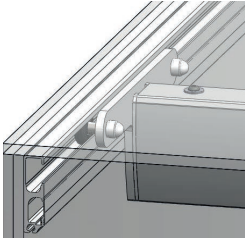

An additional feature is E-Track's profile on the underside, a practical feature for hanging light pictures or other wall decorations, removing the need to make holes in the wall.

An aluminum cover plate locks onto the lower fixing channel concealing unsightly electrical cables and screws. And if a room has E-Track installed but is not being used for overhead lifting, then a second cover plate can be clicked into the upper channel transforming E-Track into a flat, fully closed wall panel.

## Key standard functions

Can be mounted on almost any type of wall construction

## Accessories

A range of accessories are available for E-track such as brackets for hanging pictures etc.

A range of brackets for different installation purposes.

Unique telescopic cart to compensate for varying wall widths.

Quick and easy to install. Saves time and reduces costs.

Discreet thin profile.

The profile has an extra track underneath, which can be used to hang pictures, book shelves or other wall decorations.

E-track becomes part of the room decoration when used with a cover plates.