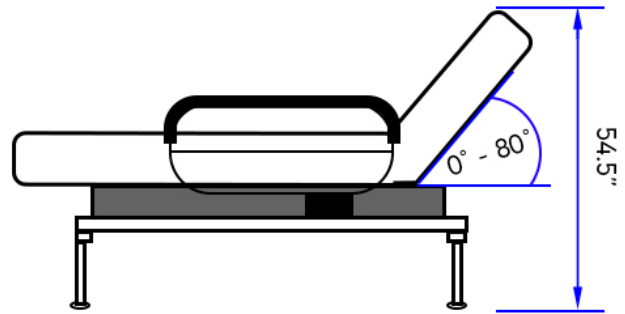

## Envy Premium Sleep-to-Stand Adjustable Bed - Fixed Twin

Institutional-Quality  
Materials &  
Construction

Dual Padded  
Robust Handrails  
for Added Security

Sleep-to-Stand  
Functionality  
for Safe, Pain-Free  
Transfers

Remote Hand  
Controller

Adjustable  
Foot Down  
Position

Adjustable  
Head Section

All-Electric,  
Push-Button  
Operation

Heavy-Duty **500lb**  
Weight Capacity

Product No.	Description	Length	Width	Deck Height	Weight Capacity
PENVUPS75	ENVYY Sleep-to-Stand Adjustable Bed - FIXED Twin	75"	45"	20.5"	500LBS

Accessory Parts		
Product No.	Description	Details
PENVM3975	ENVYY MATTRESS - TWIN	MUST PURCHASE SEPARATELY
PENVWC75	Water-Proof 5-Sided Mattress Protector	5-sided vinyl and cotton mattress protector