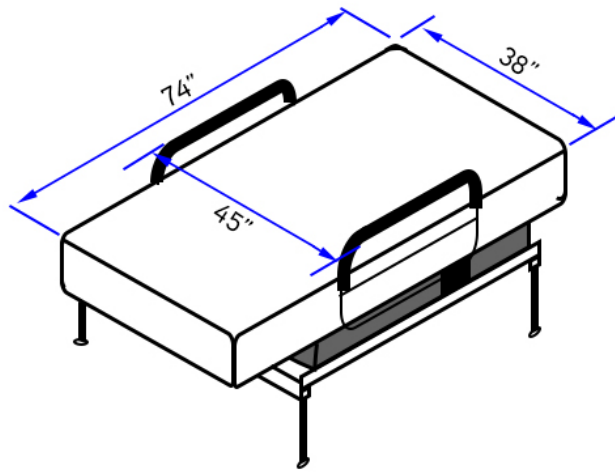

## Envy Premium Sleep-to-Stand Adjustable Bed - Fixed Twin

Institutional-Quality  
Materials &  
Construction

Dual Padded  
Robust Handrails  
for Added Security

Sleep-to-Stand  
Functionality  
for Safe, Pain-Free  
Transfers

Remote Hand  
Controller

Adjustable  
Foot Down  
Position

Adjustable  
Head Section

All-Electric,  
Push-Button  
Operation

Heavy-Duty **500lb**  
Weight Capacity

Product No.	Description	Length	Width	Deck Height	Weight Capacity
PENVUPS75	ENVYY Sleep-to-Stand Adjustable Bed - FIXED Twin	75"	45"	20.5"	500LBS

Accessory Parts		
Product No.	Description	Details
PENVM3975	ENVYY MATTRESS - TWIN	MUST PURCHASE SEPARATELY
PENVWC75	Water-Proof 5-Sided Mattress Protector	5-sided vinyl and cotton mattress protector