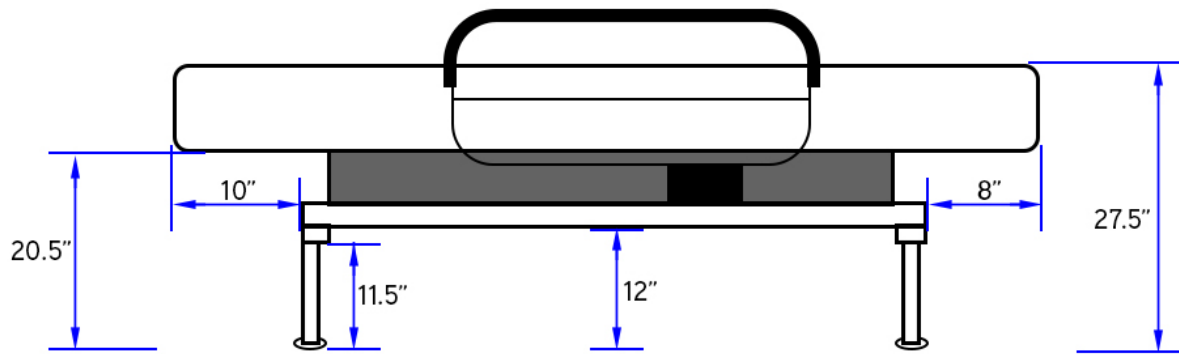

## Envy Premium Sleep-to-Stand Adjustable Bed - Fixed Twin

Institutional-Quality  
Materials &  
Construction

Dual Padded  
Robust Handrails  
for Added Security

Sleep-to-Stand  
Functionality  
for Safe, Pain-Free  
Transfers

Remote Hand  
Controller

Adjustable  
Foot Down  
Position

Adjustable  
Head Section

All-Electric,  
Push-Button  
Operation

Heavy-Duty **500lb**  
Weight Capacity

Product No.	Description	Length	Width	Deck Height	Weight Capacity
PENVUPS75	ENVYY Sleep-to-Stand Adjustable Bed - FIXED Twin	75"	45"	20.5"	500LBS

Accessory Parts		
Product No.	Description	Details
PENVM3975	ENVYY MATTRESS - TWIN	MUST PURCHASE SEPARATELY
PENVWC75	Water-Proof 5-Sided Mattress Protector	5-sided vinyl and cotton mattress protector