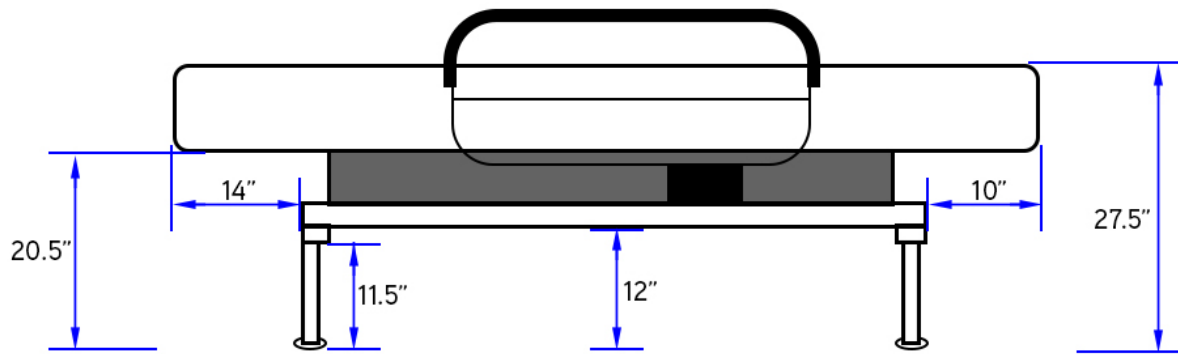

Envy Premium Sleep-to-Stand Adjustable Bed - Fixed TwinXL

Product No.	Description	Length	Width	Deck Height	Weight Capacity
PENVUPS100	ENVYY Sleep-to-Stand Adjustable Bed - FIXED TwinXL	80"	45"	20.5"	500LBS

Accessory Parts		
Product No.	Description	Details
PENVM3980	ENVYY MATTRESS	MUST PURCHASE SEPARATELY
PENVWC55	Water-Proof 5-Sided Mattress Protector	5-sided vinyl and cotton mattress protector