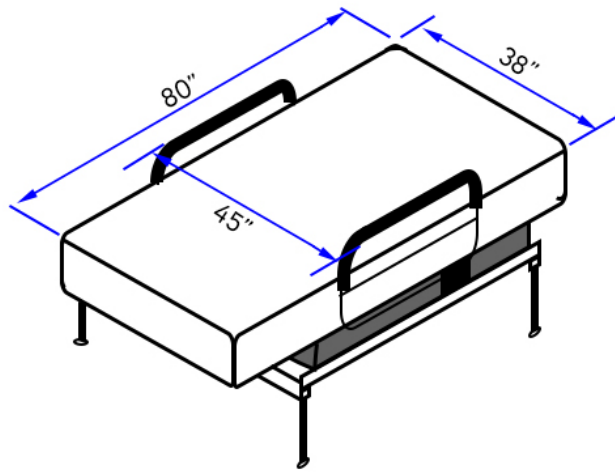

Envy Premium Sleep-to-Stand Adjustable Bed - Fixed TwinXL

Product No.	Description	Length	Width	Deck Height	Weight Capacity
PENVUPS100	ENVYY Sleep-to-Stand Adjustable Bed - FIXED TwinXL	80"	45"	20.5"	500LBS

Accessory Parts		
Product No.	Description	Details
PENVM3980	ENVYY MATTRESS	MUST PURCHASE SEPARATELY
PENVWC55	Water-Proof 5-Sided Mattress Protector	5-sided vinyl and cotton mattress protector