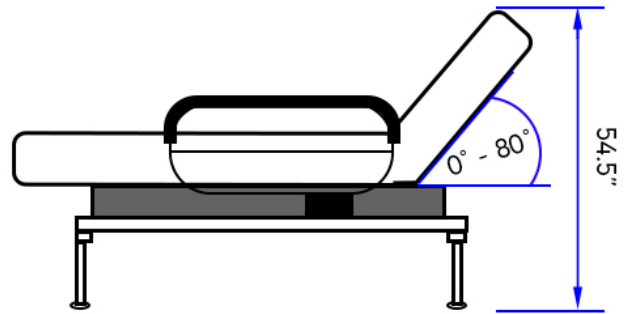

Envy Premium Sleep-to-Stand Adjustable Bed - Fixed TwinXL

Product No.	Description	Length	Width	Deck Height	Weight Capacity
PENVUPS100	ENVYY Sleep-to-Stand Adjustable Bed - FIXED TwinXL	80"	45"	20.5"	500LBS

Accessory Parts		
Product No.	Description	Details
PENVM3980	ENVYY MATTRESS	MUST PURCHASE SEPARATELY
PENVWC55	Water-Proof 5-Sided Mattress Protector	5-sided vinyl and cotton mattress protector