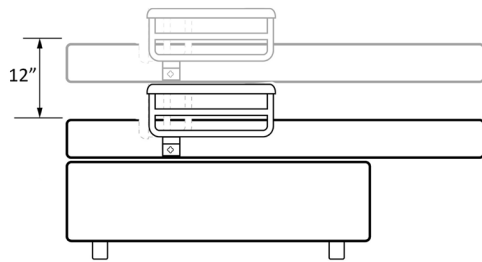

Envy Premium Sleep-to-Stand Adjustable Bed - HiLo Version

Side View

Top View

Product No.	Description	Length	Width	Height	Weight Capacity
PENVHL200	ENVYY Sleep-to-Stand Adjustable Bed - HiLo	80"	46"	21"	500LBS

Accessory Parts		
Product No.	Description	Details
PENVM3980	ENVYY MATTRESS	MUST PURCHASE SEPARATELY
PENVWC55	Water-Proof 5-Sided Mattress Protector	5-sided vinyl and cotton mattress protector