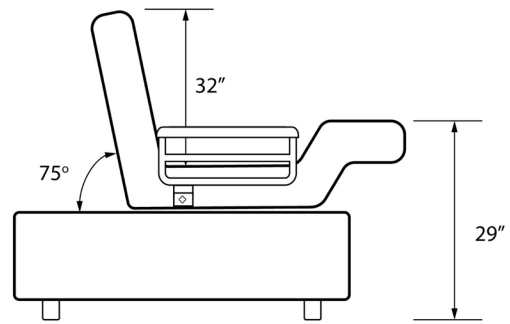

Envy Premium Sleep-to-Stand Adjustable Bed - HiLo Version

Side View

Top View

Product No.	Description	Length	Width	Height	Weight Capacity
PENVHL200	ENVYY Sleep-to-Stand Adjustable Bed - HiLo	80"	46"	21"	500LBS

Accessory Parts		
Product No.	Description	Details
PENVM3980	ENVYY MATTRESS	MUST PURCHASE SEPARATELY
PENVWC55	Water-Proof 5-Sided Mattress Protector	5-sided vinyl and cotton mattress protector