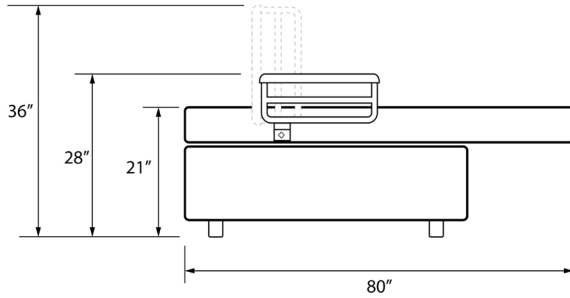

Envy Premium Sleep-to-Stand Adjustable Bed - HiLo Version

Side View

Top View

Product No.	Description	Length	Width	Height	Weight Capacity
PENVHL200	ENVYY Sleep-to-Stand Adjustable Bed - HiLo	80"	46"	21"	500LBS