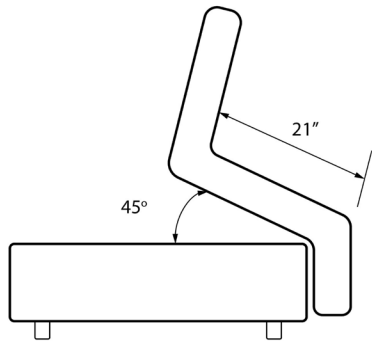

Envy Premium Sleep-to-Stand Adjustable Bed - HiLo Version

Side View

Top View

Product No.	Description	Length	Width	Height	Weight Capacity
PENVHL200	ENVYY Sleep-to-Stand Adjustable Bed - HiLo	80"	46"	21"	500LBS

Accessory Parts		
Product No.	Description	Details
PENVM3980	ENVYY MATTRESS	MUST PURCHASE SEPARATELY
PENVWC55	Water-Proof 5-Sided Mattress Protector	5-sided vinyl and cotton mattress protector