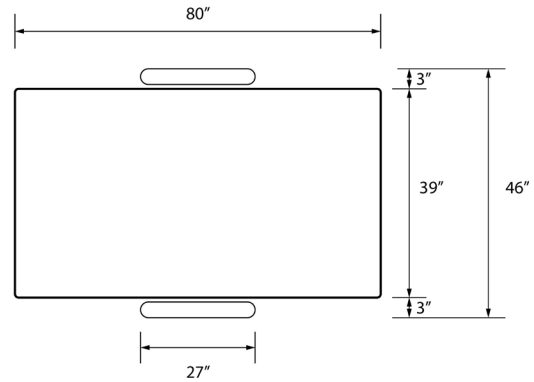

Envy Premium Sleep-to-Stand Adjustable Bed - HiLo Version

Side View

Top View

Product No.	Description	Length	Width	Height	Weight Capacity
PENVHL200	ENVYY Sleep-to-Stand Adjustable Bed - HiLo	80"	46"	21"	500LBS