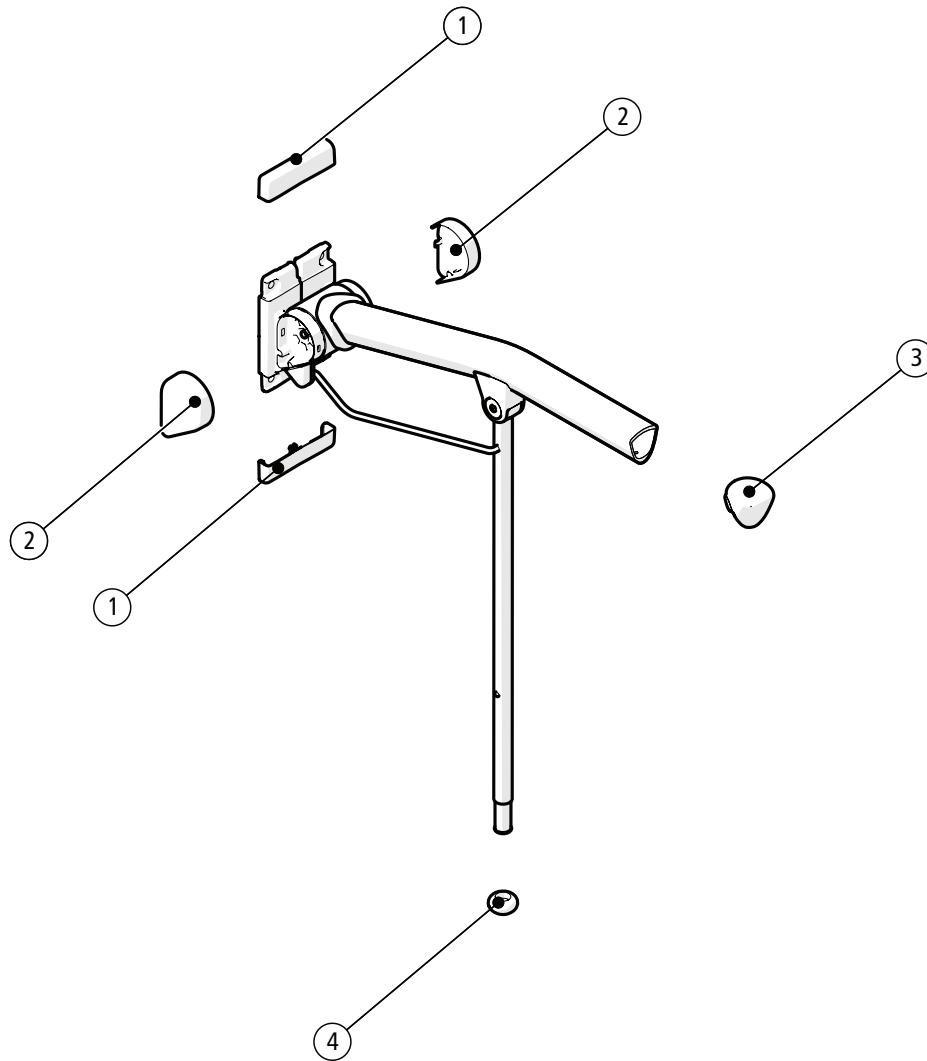

Etac Rex

78650A 16-03-15

Pos	Description	Item. no.
1	Cover arm support Rex (2 pcs)	8400 6121
2	Side cover arm support Rex right and left	8400 6122
3	Grip arm support Rex	8400 6123
4	Ferrule Rex	8400 6129