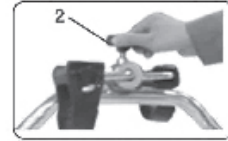

In the event of a defect covered by this warranty, we will, at our option, repair or replace the device.

This warranty does not cover device failure due to owner misuse or negligence, or normal wear and tear. The warranty does not extend to non-durable components, such as rubber accessories, casters, and grips, which are subject to normal wear and need periodic replacement.

## resistance adjustment

Turn the tension knob to adjust the paddle resistance. “High” means heavy resistance, “Low” means light resistance.