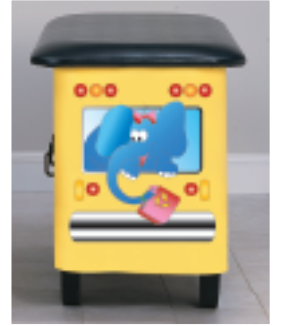

SCALE TABLE FEATURES

- Comfortable work height of 36"
- Top is rimmed on three sides for safety
- Top's front and back rim edges are beveled and the corners rounded for safety
- Easy-clean, replaceable center pad
- Built-in infantometer with folding ends for measuring height
- Easy access to weight, measurement and storage
- Built-in concealed paper dispenser and cutter
- Recessed front toe kick
- Adjustable built-in levelers provide a stable surface
- Easy-clean all laminate base
- Optional storage area locks available
- Ample 2-door storage
- 3 innovative tables to choose from

Scale Table/Engine K-9 with Dalmatian Firefighters

- Features 1 end door and 1 side door with 1 adjustable shelf

| | Length | Height | Width |
|-----------------|--------|--------|-------|
| 7844 top | 43" | – | 24" |
| base | 47" | 36" | 21" |

Scale Table/Outback Buggy with Aussie Animal Pals

- Features 1 end door and 1 side door with 1 adjustable shelf

FUN SERIES TREATMENT TABLES

| | Length | Height | Width |
|-------------|--------|--------|-------|
| 7020 | 72" | 34" | 27" |

Zoo Bus with Jungle Friends

- Features 4-door storage with 3 adjustable shelves

| | Length | Height | Width |
|-------------|--------|--------|-------|
| 7030 | 72" | 34" | 27" |

Engine K-9 with Dalmatian Firefighters