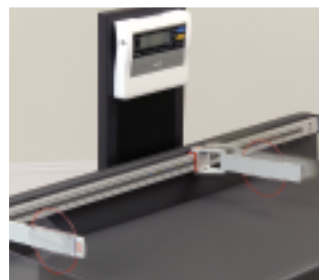

Infantometer