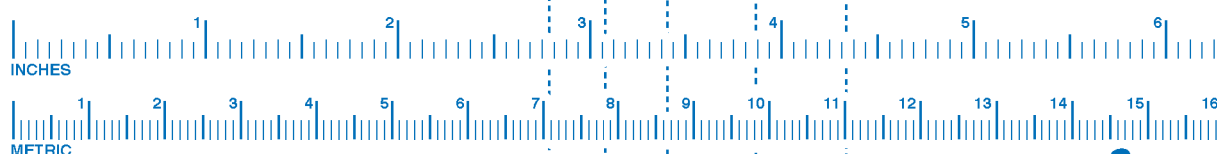

6.75"

8.75"

KIMTECH[®]

BRAND

SIZING CHART

Simply place middle of palm on red dotted line. The height of longest finger will be the correct size.

GLOVE SIZING RULER

EXTRA-SMALL	0 to 7.5
SMALL	0 to 8.5
MEDIUM	0 to 10.5
LARGE	0 to 12.5
EXTRA-LARGE	0 to 15.5

GLOVE SIZING

Place the widest part of your hand over the size indicator as shown.