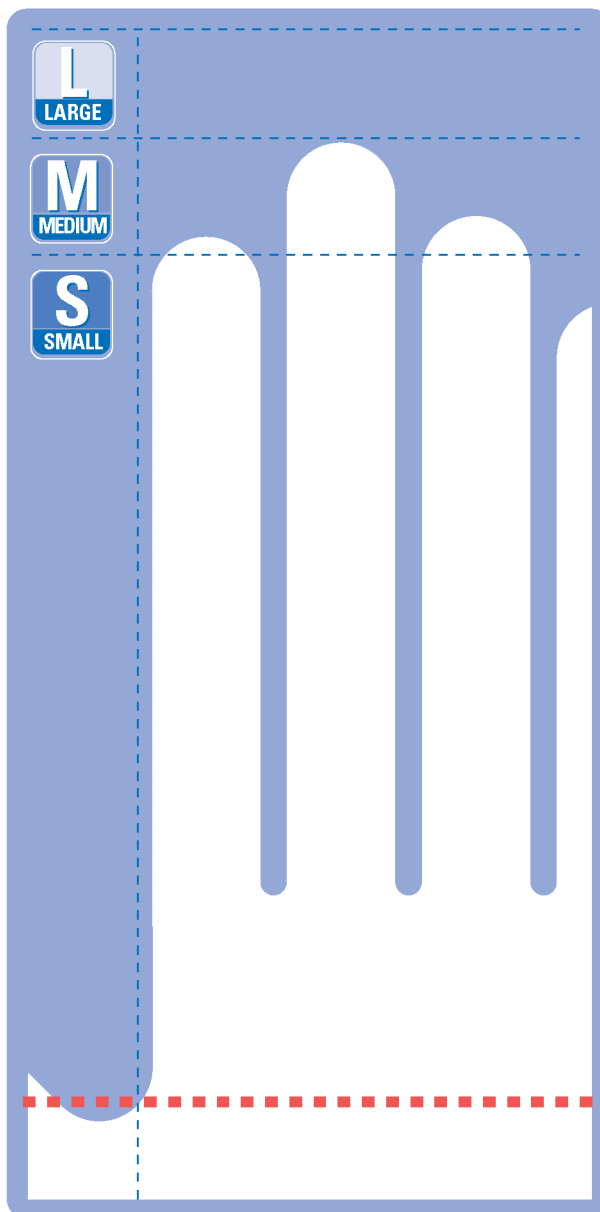

6.75"

8.75"

KIMTECH[®]

BRAND

SIZING CHART

Simply place middle of palm on red dotted line. The height of longest finger will be the correct size.

GLOVE SIZING RULER

EXTRA-SMALL	0 to 7.5
SMALL	0 to 8.5
MEDIUM	0 to 10.5
LARGE	0 to 12.5
EXTRA-LARGE	0 to 15.5

GLOVE SIZING

Place the widest part of your hand over the size indicator as shown.