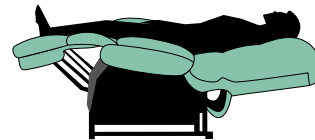

### Battery Backup System

Batteries not included. Battery Backup System is designed to bring the chair from the reclined to the seated position in the event of a power outage.

## Patented MaxiComfort Positions with Rising Seat

TV

Zero Gravity

Trendelenburg

MaxiComfort patented positioning technology allows for a greater range of positions at the touch of a button. These positions may help improve circulation, relieve back pain and enhance comfort.