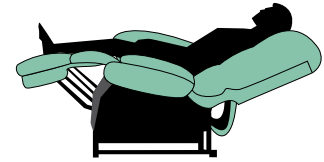

PR735 MaxiComfort  
shown in Shiitake

**Pocket Coil  
Spring Seat  
Standard!**

*EZ<sup>ZZ</sup>Sleeper*

**EZ Sleeper  
PR735-MLA**

The PR735 EZ Sleeper is just for you! This luxury power lift recliner combines a contemporary design with our patented MaxiComfort positioning for unmatched style and comfort. Its ultramodern, clean lines pair perfectly with a contemporary décor, especially in smaller spaces. Enjoy the long-lasting comfort of this rounded, track arm style chair with a tailored seam back. Your choice of luxurious fabrics and MaxiComfort positioning will make this chair the favorite seat in the house.

Battery Backup and Smart Tek Diagnostic System  
STANDARD on all UltraComfort models

Sizes may vary depending on fabric, filling material, upholstery and carpet thickness. All measurements taken on concrete floor using levels and metal rulers.

### Battery Backup System

Batteries not included. Battery Backup System is designed to bring the chair from the reclined to the seated position in the event of a power outage.

## Patented MaxiComfort Positions with Rising Seat

TV

Zero Gravity

Trendelenburg

MaxiComfort patented positioning technology allows for a greater range of positions at the touch of a button. These positions may help improve circulation, relieve back pain and enhance comfort.