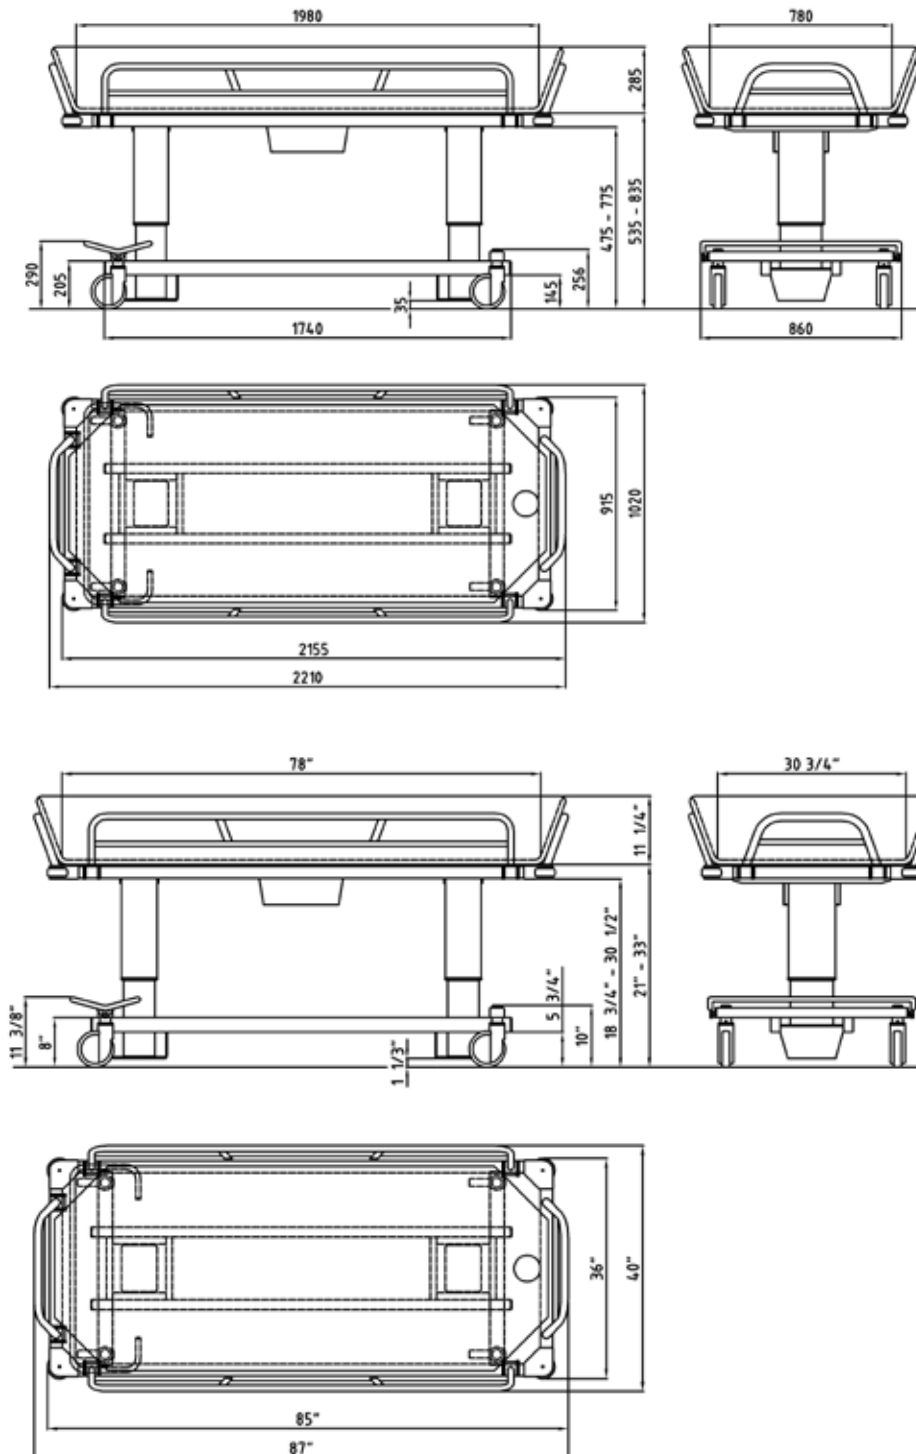

# TR 4000 Atlas

## Bariatric Shower Trolleys

Hygiene Equipment  
Designed for People

### Product measurements

TR EQUIPMENT