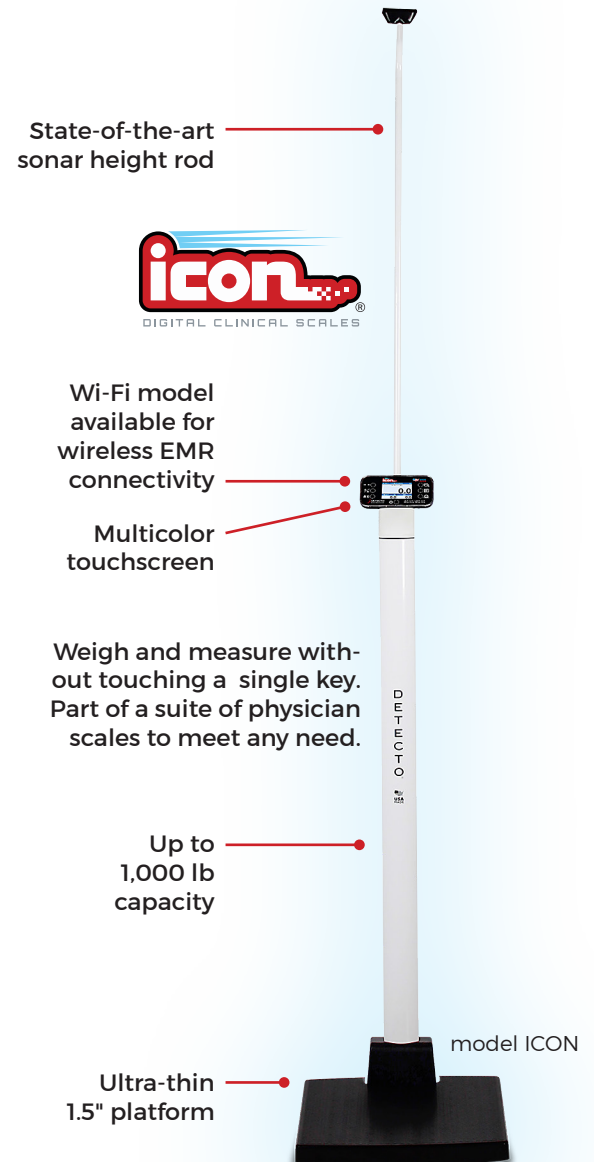

# STATE-OF-THE-ART, USA-MADE STAND-ON OR WHEELCHAIR WEIGHING

[ High weight capacity, packed with features.  
Find the scales you need from DETECTO! ]

## FOLD-UP WALL-MOUNT WHEELCHAIR SCALE

Slim 6.6" profile takes up minimal wall space when mounted

Wi-Fi and Ethernet optional

model 7550

Two-way, easy access ramp

Platform lip will hold chair securely in place for weighing

Versatile scale allows patients to be weighed in a wheelchair, ordinary chair, or in standing position. Up to 1,000 lb weighing capacity.

## icon® DIGITAL COLUMN SCALE

State-of-the-art sonar height rod

Wi-Fi model available for wireless EMR connectivity

Multicolor touchscreen

Weigh and measure without touching a single key. Part of a suite of physician scales to meet any need.