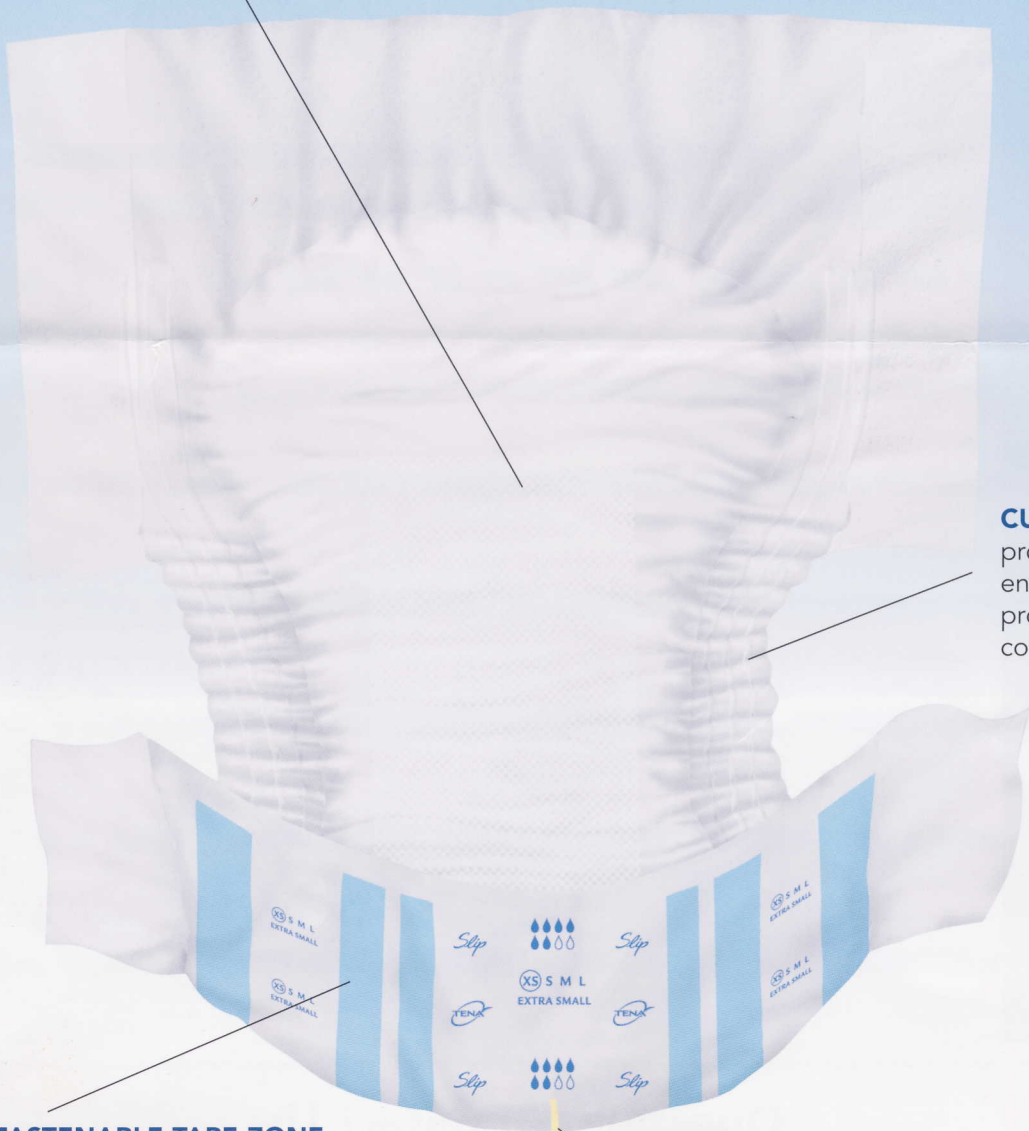

NEW!

TENA[®] Youth Brief

INSTADRI SKIN-CARING SYSTEM™

improves surface dryness, promoting healthier skin.

- Transfer layer permits fluid to almost instantly enter the dual core.
- Dry-Fast Dual Core™ technology rapidly wicks fluid away from skin.
- Strategic placement of Super Absorbent Polymer improves fluid retention.

CURVED ELASTICS provide a better fit, enhanced leakage protection and more comfort.

SUPERFIT™ REFASTENABLE TAPE ZONE with Printed Positioning Stripes

Allows for accurate, multiple re-positioning of the tape tabs for better fit, with less waste.

WETNESS INDICATOR

alerts the caregiver that the brief has been soiled and needs to be changed.