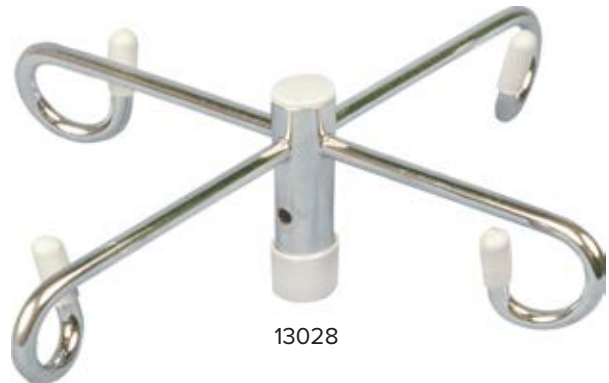

13029

13033

13028

13040

COMPARE TO	
drive	BREWER®
13029	11330

Economy IV Pole

4-Leg with Removable Top

IV Pole Top (Only)

Item #	Product Size	Color	UOM
13029	4 Hook		1/cs
13033	2 Hook		1/cs
13033SV	2 Hook	Silver Vein	1/cs

- 4 rubber wheels provide for a smooth transport and maneuverability.
- Removable hooks make this economy IV pole versatile.
- Easily converted to 2-hook or 4-hook with easy to release pushpin.
- Chrome plated steel with weighted base provides strength, durability and reduces risk of tipping.
- Height range of 40"–82".
- Locking collar allows for easy height adjustment.

Item #	Product Size	UOM
13028	4 Hook	1/cs
13040	2 Hook	1/cs

- Easily attaches to 13016, 13029, 13033 and 13043 IV poles.
- Chrome-plated steel is easy to maintain.

specifications

Warranty Limited Lifetime