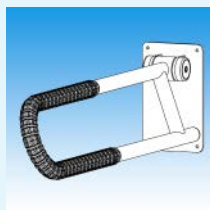

Kratos Grab Bars

Features

- SafetyGrip® for the most secure hold
- Rated for up to 350lb
- Affordable, configurable, attractive
- Customize an installation that's perfect for YOU!

Technical specification

Kratos Capto Straight Wall mounted Grab Bar

Grab Bar length	14"	24"	36"	46"
Product code	KCSG714	KCSG724	KCSG736	KCSG746
Weight Capacity*	350lb	350lb	350lb	350lb
Available Colors	black, white	black, white	black, white	black, white

Kratos Capto Hinged Wall mounted Grab Bar

Capto V

Grab Bar length	2x24"
Product code	KCSG750
Weight Capacity*	350lb
Available Colors	black, white

Capto 9

Grab Bar length	2x24"
Product code	KCSG750
Weight Capacity*	350lb
Available Colors	black, white

Kratos Bia Hinged rear wall grab bar

- Support arm that folds neatly out of the way when not in use.
- Typically mounted on one or both sides of the toilet.
- Innovative offset rail helps reduce wrist strain.
- Protected by antimicrobial AlphaSan®.