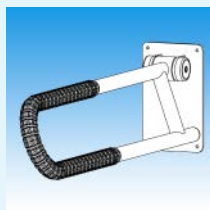

### Kratos Capto Hinged Wall mounted Grab Bar

#### Capto V

Grab Bar length	2x24"
Product code	KCSG750
Weight Capacity*	350lb
Available Colors	black, white

### Kratos Bia Hinged rear wall grab bar

- Support arm that folds neatly out of the way when not in use.
- Typically mounted on one or both sides of the toilet.
- Innovative offset rail helps reduce wrist strain.
- Protected by antimicrobial AlphaSan®.