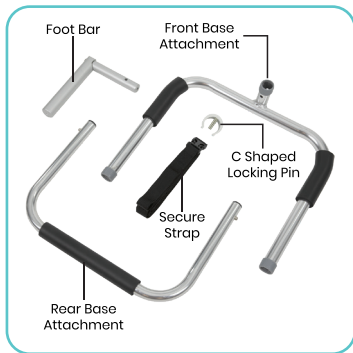

vive®

**BED ASSIST
FOOT BAR**

Owner's Manual
LVA2074SLV

vivehealth.com

OVERVIEW

We are constantly answering questions and recording helpful videos to make using your Vive Bed Assist Foot Bar as easy as possible. Check out the included links and QR codes to help you through the process.

To see all FAQs in one place visit vhealth.link/ojh

WHAT'S INCLUDED

- Rear Base Attachment
- Front Base Attachment
- Foot Bar
- C-shaped Locking Pin
- Securing Strap

INSTRUCTIONS

For a video demonstration, check out vhealth.link/4tk

1. Slide the Rear Base Attachment into the Front Base Attachment until the locking pins on both sides have engaged.

2. Slide the Foot Bar into the top opening of the Front Base Attachment and Use the C-shaped Locking Pin to lock it into place.

3. Use the securing strap to lock the assembled Bed Assist Foot Bar down at the front rail to the side of your bed. Tighten down as best you can. (You will notice there is probably extra length than needed for your strap as every bed is different and we wanted to accommodate all fits. Please tuck the extra strap under the bed or out of the way so it is not a hazard.)