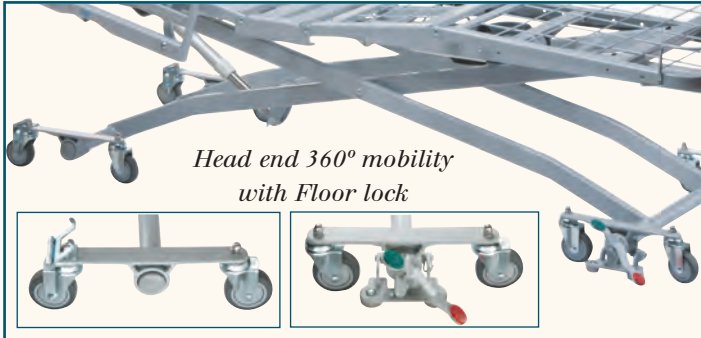

- 77/8" low to 26" high
- Mobile or locked at any height
- Travels virtually straight up and down
- Variety of options

MC REXX SERIES - LOW BEDS

M.C. REXX SERIES - LOW BEDS

Side rail pads

1/2 length head end side rails

3 position assist rail

Fixed assist rail

Collapsible 3/4 length side rails

Head end 360° mobility with Floor lock

Individual motor lockouts

Bed extender pad

Foot end control Hand pendant with lockouts

Bed extender with offset brackets

Trapeze

Frame mounted trapeze bracket

Side rail or Goose neck pendant holder

Battery back-up and charger

Transport Storage dollies

Specifications	QD 2000 Series	QD 2000Y Series
Length (excluding bumper)	85 1/4"	81 1/4"
Length (including bumper)	88 1/2"	84 1/2"
Length (deck)	80"	76"
Width (deck)	35"	35"
Deck height - low	77 7/8"	77 7/8"
Deck height - high	26"	26"
Safe working load*	450 lbs.	450 lbs.