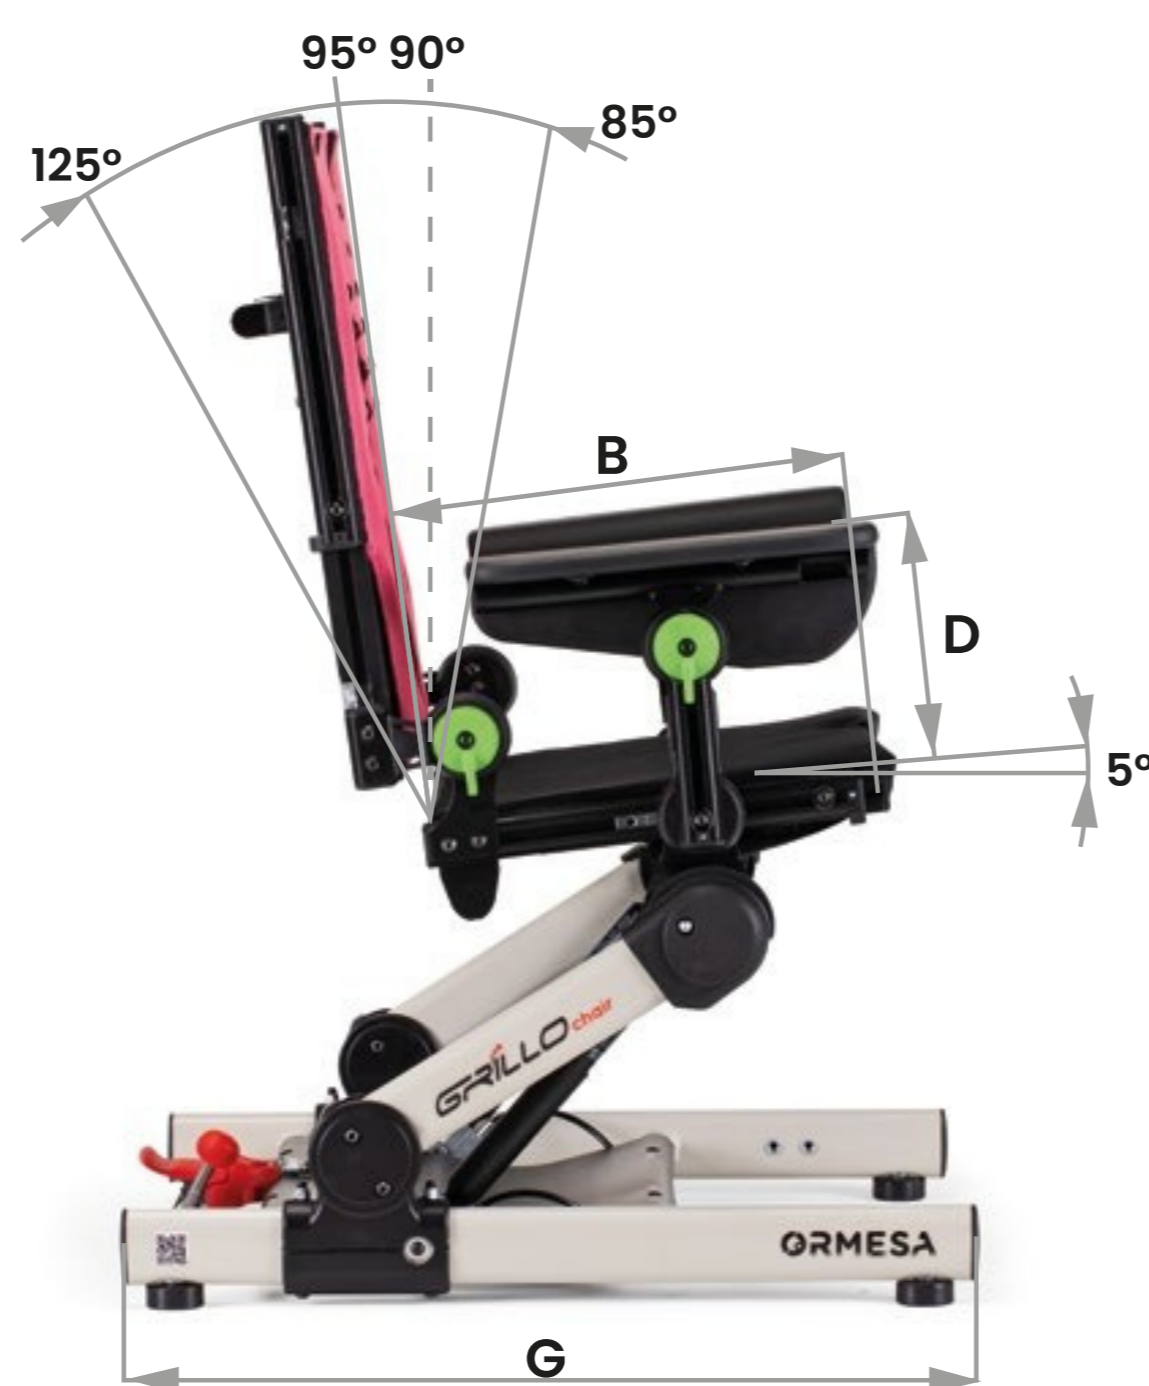

DISTRIBUTOR/AGENT:	DATE OF ORDER:
	DATE OF DELIVERY:
	NAME OF THE ADDRESSEE/USER:

**F  
E  
A  
T  
U  
R  
E  
S**

- Compact and adjustable in height - *to allow access to different table tops and work surfaces* - thanks to the gas spring for the adjustment with the child seated. ONLY FOR INDOOR USE.
- **Frame** painted with non-toxic epoxy powders.
- **Safety system to avoid unintentional activation.**
- **Upholstery** extremely **breathable, resistant and easily washable**, even if not removable. **Fire retardant** according to EN 1021-1:2014 and EN 1021-2:2014.
- **Backrest** easily adjustable in height by sliding. Tilt with green levers.
- Soft **armrests** adjustable in height and tilt.
- **Seat** slightly tilted of 5° for better comfort. Adjustable in depth and width thanks to **958R multiadjustable padded pelvic side supports**.
- It can be **matched** to the corresponding measure of the **ORMESA Multifunction Table** (see its Order Form).

with 959 component, set of 4 wheels with footrest

	A*	B	C	D	E	F	G	H	I	LL	III	UserTot.	height (H)	weight	Max. Load
<b>Small</b>	30 cm	20-30 cm	30-45 cm	15-18 cm	36 cm	48 cm	50,5 cm	50 cm	52-64 cm	20-31 cm	28-39 cm	90-120 cm	10,7 kg		35 kg 77,1 lb
	11,8 in	7,8-11,8 in	11,8-17,7 in	5,9-7 in	14,1 in	18,8 in	19,8 in	19,6 in	20,4-25,1 in	7,8-12,2 in	11-15,3 in	35,4-47,2 in	23,5 lb		
<b>Medium</b>	35 cm	28-43 cm	35-55 cm	16-20 cm	41 cm	52 cm	54,5 cm	56,5 cm	62-73 cm	25-40 cm	33-48 cm	110-150 cm	13 kg		45 kg 99,2 lb
	13,7 in	11-16,9 in	13,7-21,6 in	6,2-7,8 in	16,1 in	20,4 in	21,4 in	22,2 in	24,4-28,7 in	9,8-15,7 in	12,9-18,8 in	43,3-59 in	28,6 lb		

\* with component 958R multi-adjustable pelvic side supports: size SMALL 20-30 cm (7,8-11,8 in); size MEDIUM 25-35 cm (9,8-13,7 in)

ADDITIONAL COMPONENTS

**947** Pelvic belt with variable angle  
 mini     M  
 S