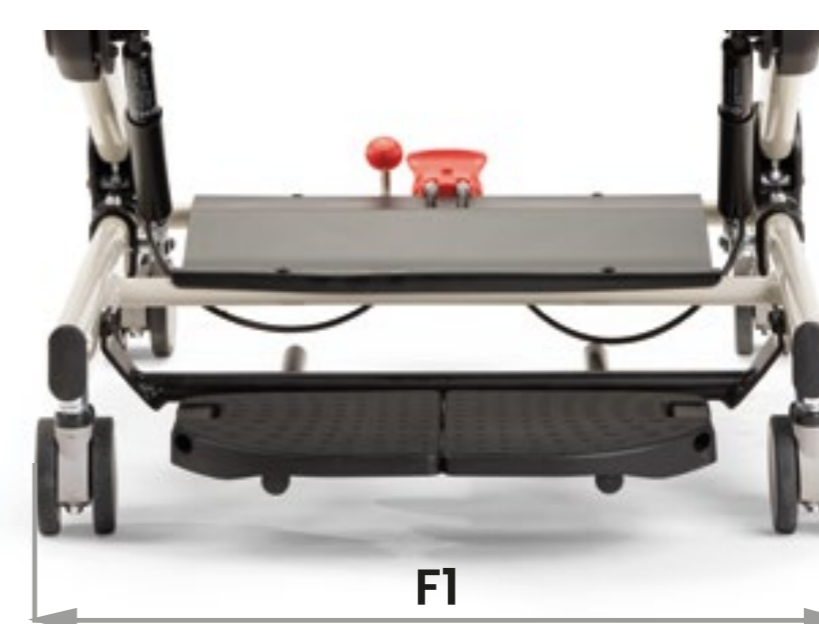

DISTRIBUTOR/AGENT:	DATE OF ORDER:
	DATE OF DELIVERY:
	NAME OF THE ADDRESSEE/USER:

**F  
E  
A  
T  
U  
R  
E  
S**

- Compact and adjustable in height - *to allow access to different table tops and work surfaces* - thanks to the gas spring for the adjustment with the child seated. ONLY FOR INDOOR USE.
- **Frame** painted with non-toxic epoxy powders.
- **Safety system to avoid unintentional activation.**
- **Upholstery** extremely **breathable, resistant and easily washable**, even if not removable. **Fire retardant** according to EN 1021-1:2014 and EN 1021-2:2014.
- **Backrest** easily adjustable in height by sliding. Tilt with green levers.
- Soft **armrests** adjustable in height and tilt.
- **Seat** slightly tilted of 5° for better comfort. Adjustable in depth and width thanks to **958R multiadjustable padded pelvic side supports**.
- It can be **matched** to the corresponding measure of the **ORMESA Multifunction Table** (see its Order Form).

with 959 component, set of 4 wheels with footrest

	A*	B	C	D	E	F	G	H	I	LL	III	UserTot.	height (H)	weight	Max. Load
<b>Small</b>	30 cm	20-30 cm	30-45 cm	15-18 cm	36 cm	48 cm	50,5 cm	50 cm	52-64 cm	20-31 cm	28-39 cm	90-120 cm	10,7 kg		35 kg 77,1 lb
	11,8 in	7,8-11,8 in	11,8-17,7 in	5,9-7 in	14,1 in	18,8 in	19,8 in	19,6 in	20,4-25,1 in	7,8-12,2 in	11-15,3 in	35,4-47,2 in	23,5 lb		
<b>Medium</b>	35 cm	28-43 cm	35-55 cm	16-20 cm	41 cm	52 cm	54,5 cm	56,5 cm	62-73 cm	25-40 cm	33-48 cm	110-150 cm	13 kg		45 kg 99,2 lb
	13,7 in	11-16,9 in	13,7-21,6 in	6,2-7,8 in	16,1 in	20,4 in	21,4 in	22,2 in	24,4-28,7 in	9,8-15,7 in	12,9-18,8 in	43,3-59 in	28,6 lb		

\* with component 958R multi-adjustable pelvic side supports: size SMALL 20-30 cm (7,8-11,8 in); size MEDIUM 25-35 cm (9,8-13,7 in)

ADDITIONAL COMPONENTS

**947** Pelvic belt with variable angle  
 mini     M  
 S