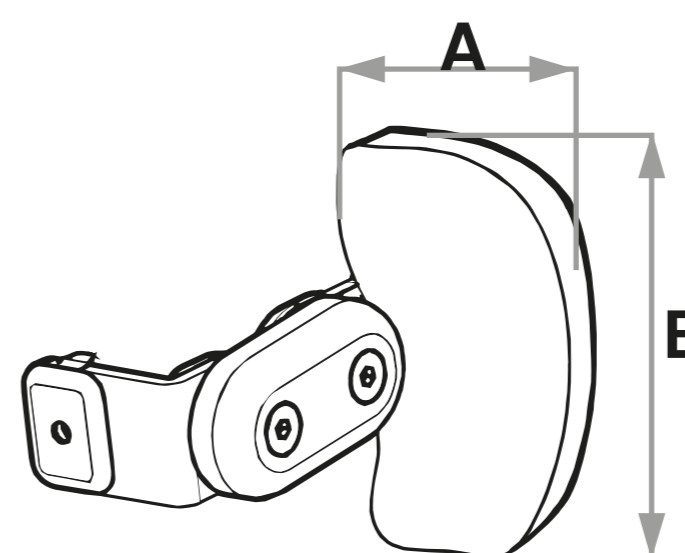

**959** Set of 4 wheels with brakes as an alternative to the 4 black glides. 75 mm swivel wheels all equipped with brakes. Supplied with footrest.

 Meet user's height and weight

COMPONENTS MEASURES

**947**

mini small medium small  
 A=16 cm A=19 cm A=25,5 cm A=16 cm / 6,2 in  
 B=5 cm B=6 cm B=8 cm B=15,5 cm / 6,1 in  
 A=6,2 in A=7,4 in A=10 in medium  
 B=1,9 in B=2,3 in B=3,1 in A=23 cm / 9 in  
 B=1,9 cm / 7,4 in

**920**

**838**

mini  
 A=9 cm / 3,5 in  
 B=11 cm / 4,3 in  
 small  
 A=10 cm / 3,9 in  
 B=13 cm / 5,1 in  
 medium  
 A=11 cm / 4,3 in  
 B=17 cm / 6,6 in

small  
 C= 19-25 cm / 7,4-9,8 in  
 medium  
 C= 23-29 cm / 9-11,4 in