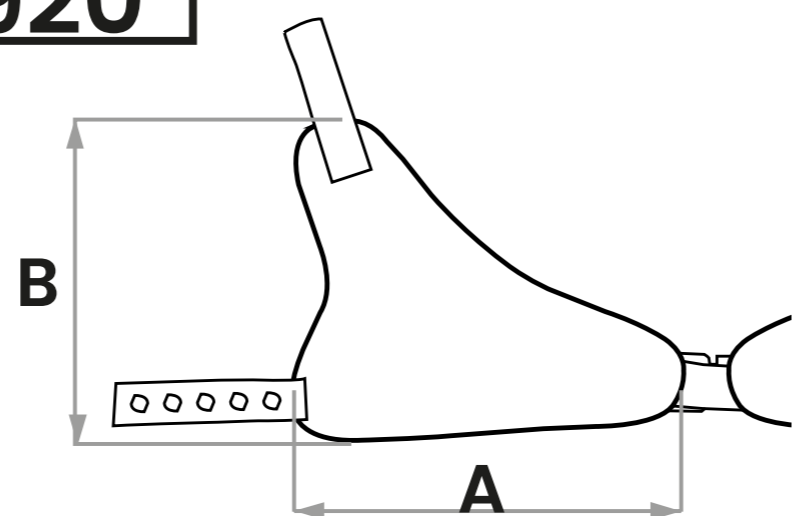

**959** Set of 4 wheels with brakes as an alternative to the 4 black glides. 75 mm swivel wheels all equipped with brakes. Supplied with footrest.

 Meet user's height and weight

COMPONENTS MEASURES

**947**

mini small medium small  
 A=16 cm A=19 cm A=25,5 cm A=16 cm / 6,2 in  
 B=5 cm B=6 cm B=8 cm B=15,5 cm / 6,1 in  
 A=6,2 in A=7,4 in A=10 in medium  
 B=1,9 in B=2,3 in B=3,1 in A=23 cm / 9 in  
 B=1,9 cm / 7,4 in

**920**

**838**

mini  
 A=9 cm / 3,5 in  
 B=11 cm / 4,3 in  
 small  
 A=10 cm / 3,9 in  
 B=13 cm / 5,1 in  
 medium  
 A=11 cm / 4,3 in  
 B=17 cm / 6,6 in

small  
 C= 19-25 cm / 7,4-9,8 in  
 medium  
 C= 23-29 cm / 9-11,4 in