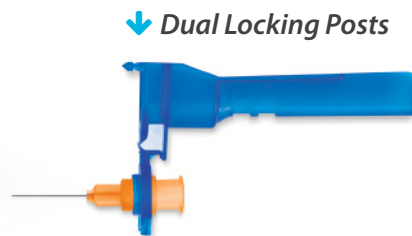

Easy•Touch®

FlipLock™ Safety Needles

EFFECTIVE & VERSATILE

Perhaps the most versatile and cost-effective safety needle available. EasyTouch FlipLock safety needles fit all standard Luer Lock and Slip Fit syringe barrels.

FEATURES & BENEFITS

- ✓ Easy to Use
- ✓ Protective Cover Shields Needle After Use
- ✓ Multi-lock Safety System
- ✓ Latex Free

FLIPLock™ SAFETY NEEDLES

Turns Conventional Syringes into Safety Syringes Instantly

✓ Channel Needle Lock

✓ Fits All Standard Luer Lock & Slip Fit Syringe Barrels

✓ *Easy push-to-open tray!*