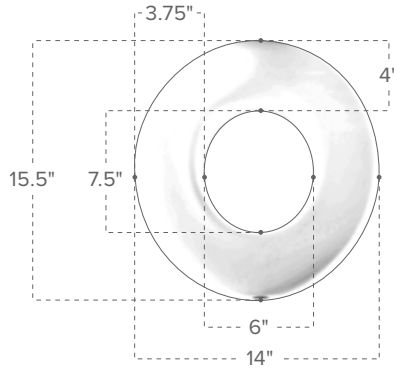

Portable Potty Seat 5 year warranty

Convenient Comfort

Elongated Potty Seat

Round Potty Seat

Item	Cherry	Lilac	Lime	Aqua	Dark Gray	Light Gray
Round Seat Cushion	74010001	74010002	74010003	74010004	74010009	74010010
Elongated Seat Cushion	74020001	74020002	74020003	74020004	74020009	74020010