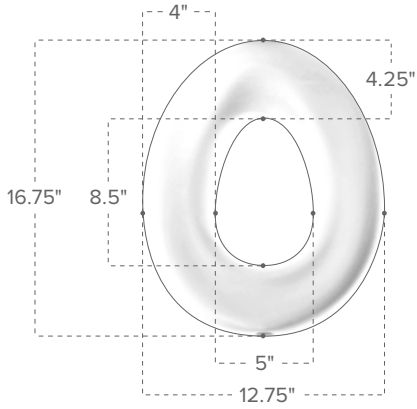

Portable Potty Seat 5 year warranty

Convenient Comfort

Elongated Potty Seat

Round Potty Seat

Item	Cherry	Lilac	Lime	Aqua	Dark Gray	Light Gray
Round Seat Cushion	74010001	74010002	74010003	74010004	74010009	74010010
Elongated Seat Cushion	74020001	74020002	74020003	74020004	74020009	74020010