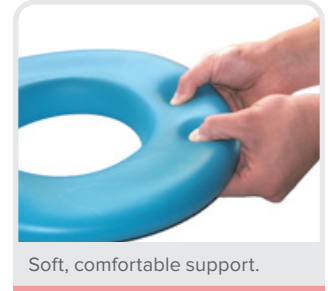

Portable Potty Seat 5 year warranty

Convenient Comfort

Elongated Potty Seat

Round Potty Seat

Item	Cherry	Lilac	Lime	Aqua	Dark Gray	Light Gray
Round Seat Cushion	74010001	74010002	74010003	74010004	74010009	74010010
Elongated Seat Cushion	74020001	74020002	74020003	74020004	74020009	74020010