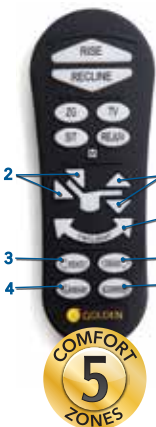

MAXICOMFORT® Series PR515

Model Number	PR515-SME	PR515-MLA
Size	Small/Med	Med/Large
Weight Capacity	375 LBS	375 LBS
Positioning	MaxiComfort	MaxiComfort
Comfort Zone(s)	5	5
Twilight Technology	YES	YES
Chaise Seat	YES	YES
Pocketed Coil Seat	NO	NO
Back Type	Biscuit	Biscuit
Removable Back Option	NO	NO
Head Rest Cover	YES	YES
Arm Rest Covers	NO	NO
Overall Width	35.5"	39.5"
Overall Height	44"	46.5"
Width Between Arms	20"	20"
Floor to Top of Seat	20"	21.5"
Seat Depth	18.5"	20"
Seat to Top of Back	28"	31"
Seat to Top of Arm	7.5"	8.5"
Distance Required from Wall Reclined	23"	24"
Extension Reclined from Back of Seat to End of Foot Rest	43"	43"
Life Time Warranty, Chair Frame, Lift Frame, Recline Mechanism	YES	YES
Warranty on Electrical parts	3 YR	3 YR
Pro Rated Years 4 Thru 7	YES	YES
Warranty on Mechanical Labor	3 YR	3 YR
Warranty on Electrical Labor	1 YR	1 YR
Hand Control Routing	Inside Arm	Inside Arm
Extra Pocket Option	Standard	Standard
Heat & Massage Option	NO	NO
Articulating Headrest Option	Standard	Standard
Adjustable Lumbar Option	Standard	Standard
Auto Flex Option	NO	NO
Foot Rest Extension Option	NO	NO
Straight Lift Option	NO	NO
USB Charging Port	Control Box	Control Box
Battery Backup	NO	NO
Place of Origin	USA	USA

SmartTek Diagnostic System STANDARD on all Golden models.

TWILIGHT

The World's Most Advanced
Power Positioning Lift Recliner
with Patented Twilight Technology!

Shown in Shiraz

HEALTHY BENEFITS:

- Elevates Feet Above Heart
- Supports Natural 'S' Shape of Spine
- Alleviates Pressure On Lungs
- Available in Luxurious Brisa® Fabrics With Breathable Technology
- Distributes Weight
- Relieves Pressure Points
- Encourages Proper Posture

Comfort Zone™ by GOLDEN

Comfort Zones 1 - 5 This positioning system incorporates all five adjustable comfort zones to create the ultimate wellness comfort experience with our patented Twilight Technology. Each Comfort Zone can be adjusted independently by using the exclusive AutoDrive™ hand control.