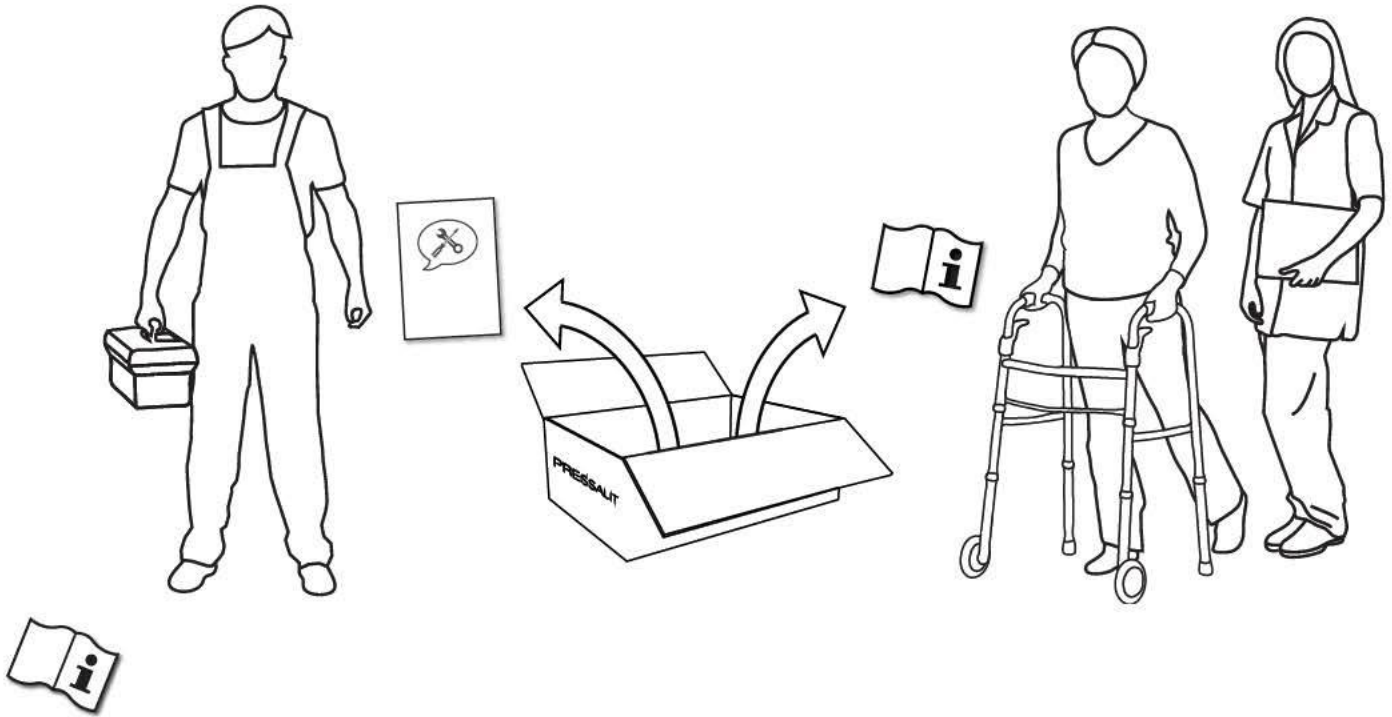

## Pressalit Adjustable Plus Support Arms / Grab Bars

Right-Hand Orientation:

SKU: R391485

EAN: 5708590369037

Previous version: R3585, RF585, R3548, RF548

Left-Hand Orientation:

SKU: R391385

EAN: 5708590368917

## EN Mounting Instruction

Please read and carefully follow these instructions. Find the product number on the product label and ensure that these assembly instructions match your product.

**WARNING:** Failure to comply with these instructions may result in accidents involving serious personal injury or the product being damaged.