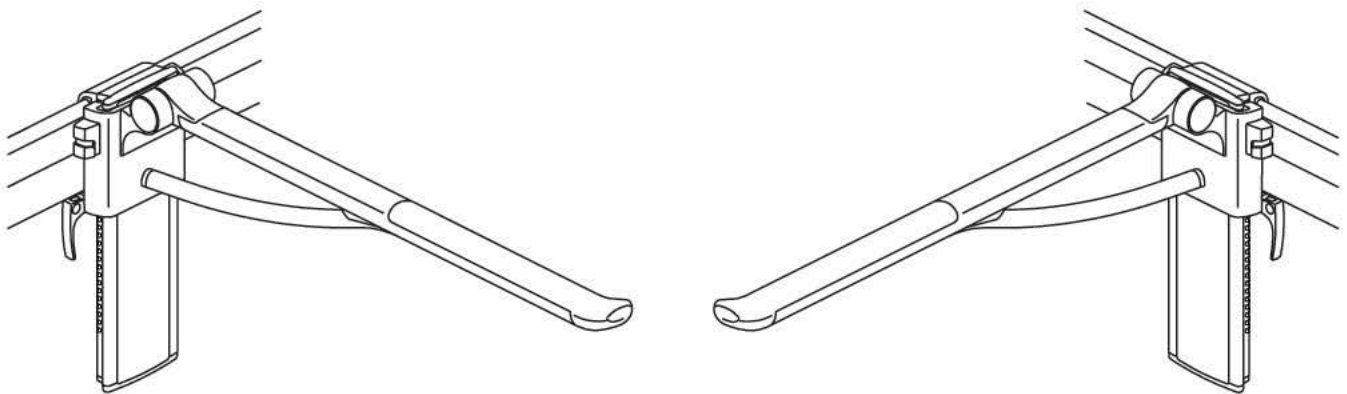

## Pressalit Adjustable Plus Support Arms / Grab Bars

Right-Hand Orientation:

SKU: R391485

EAN: 5708590369037

Previous version: R3585, RF585, R3548, RF548

Left-Hand Orientation:

SKU: R391385

EAN: 5708590368917

## EN Mounting Instruction

Please read and carefully follow these instructions. Find the product number on the product label and ensure that these assembly instructions match your product.

**WARNING:** Failure to comply with these instructions may result in accidents involving serious personal injury or the product being damaged.