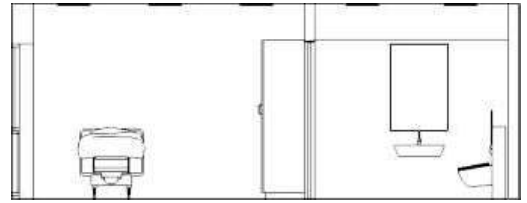

HOW MUCH WILL BE COVERED?  
= GREEN AREA

HOW CAN I MOVE THE LIFT?  
= FROM A TO B

HOW CAN I MOVE THE LIFT?  
= ROOM COVERING SYSTEM

HOW CAN I MOVE THE LIFT?  
= FROM ROOM TO ROOM (R-T-R)

# Room to Room Wall Mounted Using Two Motors

TL8-03028 Bestcare Luna 275kg / Bayonet (2)  
TL8-03101 Pendant/1320mm/ bottom exit (2)  
TL3-00702 Charger/holder / Luna handset (2)  
TL8-01968 BestLift Luna Sbar/strap/275kg (2)