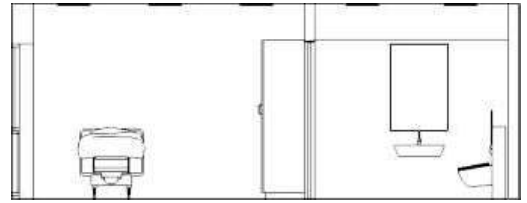

HOW MUCH WILL BE COVERED?
= GREEN AREA

HOW CAN I MOVE THE LIFT?
= FROM A TO B

HOW CAN I MOVE THE LIFT?
= ROOM COVERING SYSTEM

HOW CAN I MOVE THE LIFT?
= FROM ROOM TO ROOM (R-T-R)

Room to Room Wall Mounted Using Door Switch

TL8-03028	Bestcare Luna 275kg / Bayonet (2)
TL8-03101	Pendant/1320mm/ bottom exit (2)
TL3-00702	Charger/holder / Luna handset (2)
TL8-01968	BestLift Luna Sbar/strap/275kg (2)
TL6-01029S	ETrack 2.75M (2)
TL6-01032S	ETrack Cover Plate (2)
TL6-01133	ETrack End Stop (2)
TL6-01123	ETrack End Covers (1)
TL6-01002	135MM 4.3M Traverse Track (1)
TL6-01129	135MM End Stops (1)
TL6-01190	135MM End Covers (1)
TL6-02067	Fixed Cart for 135MM Traverse Rail (1)
TL6-02067	Adjustable Cart for 135MM Traverse Rail (1)
TL6-02003	Cart for 135mm Track Bayonet (1)
TL6-01029S	ETrack 2.75M (2)
TL6-01032S	ETrack Cover Plate (2)
TL6-01133	ETrack End Stop (2)
TL6-01123	ETrack End Covers (1)
TL6-01002	135MM 4.3M Traverse Track (1)
TL6-01129	135MM End Stops (1)
TL6-01190	135MM End Covers (1)
TL6-02067	Fixed Cart for 135MM Traverse Rail (1)
TL6-02067	Adjustable Cart for 135MM Traverse Rail (1)
TL6-02003	Cart for 135mm Track Bayonet (1)
016-01080	Door Connector for 135mm Traverse to 135mm Traverse