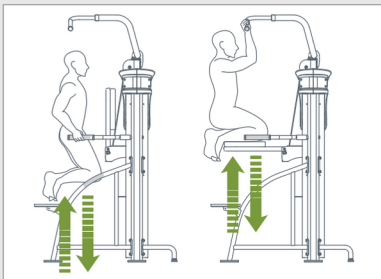

## KEY FEATURES

- **Fold-away assist pad to o set user weight**
- **Rotating dip handles for width adjustment**
- **Plate increments: 20 x 11 lbs (5 kg)**
- **Integrated step assists for safety and user accommodation**

TECHNICAL DETAILS	
<b>Unit Weight</b>	477.4 lbs / 217 kg
<b>Dimensions (LxWxH)</b>	49.8 x 41.4 x 86.3 in / 126.4 x 105.2 x 219 cm
<b>Weight Stack</b>	220 lbs / 100 kg
<b>Max User Weight</b>	500 lbs / 227 kg
<b>Starting Weight</b>	14 lbs / 6.5 kg
<b>Features</b>	5 inch deep groove POM pulleys provide consistent cable tracking 14-gauge machine welded frame Stainless steel guide rods resist rust and maintain smooth operation Heavy-duty marine grade cushions Multiple adjustment points for maximum customization

## NOTABLE DETAILS

Dual Function Series allows users to work at least 2 major muscle groups per machine maximizing both space and convenience

Integrated weight assist platform offsets the users body weight while doing dips or pull-ups, maximizing reps and reducing fatigue