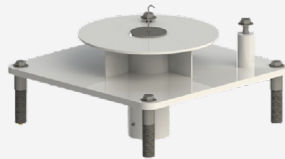

Semi-Recessed Anchor
F-77SSA