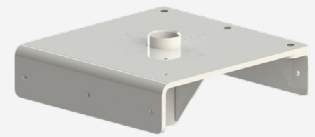

MIGHTY 400

MIGHTY SERIES

ITEM# F-MTY400

U.S. Patent No. 10,792,203

ABOUT

This unique, patented design combines the best of our Pro Pool and Revolution Series, bringing you a powerful, versatile lift that maintains a small footprint and surprisingly low vertical height. With impressive setback ranges and sleek design, the Mighty 400 is an excellent choice for residential and commercial pools alike.

MIGHTY 400

APPLICATIONS:

This lift works on in-ground and some partially raised pools and spas with the addition of the pedestal options. This lift can also be anchored to pool decks made of concrete, pavers and even wood. Choose the appropriate anchor system for your needs. Anchors sold separately.

To see if this lift works with your pool, visit our website and download the application guide for this product, or contact our friendly sales team.

Standard Anchor
F-808SA

Semi-Recessed Anchor
F-77SSA

Paver Anchor
F-808SA-10

Wood Deck Anchor
F-842SWDA

For access to CADs, Revit drawings and more visit our Partner Login page on our website and become an Aqua Creek partner.

OPTIONS & ACCESSORIES:

- Anchoring options for concrete, paver, and wood deck applications
- Cover to protect your investment from the elements*
- Cycle attachment to convert to exercise bike
- Headrest for comfortable head support
- Pedestal options to help clear taller pool and spa walls
- Pull out legrest for additional wall clearances
- Rescue spine board option
- Solar charging station to conserve energy
- Transport cart for easy removal from pool side for storage**
- Upper chest strap for added torso stability